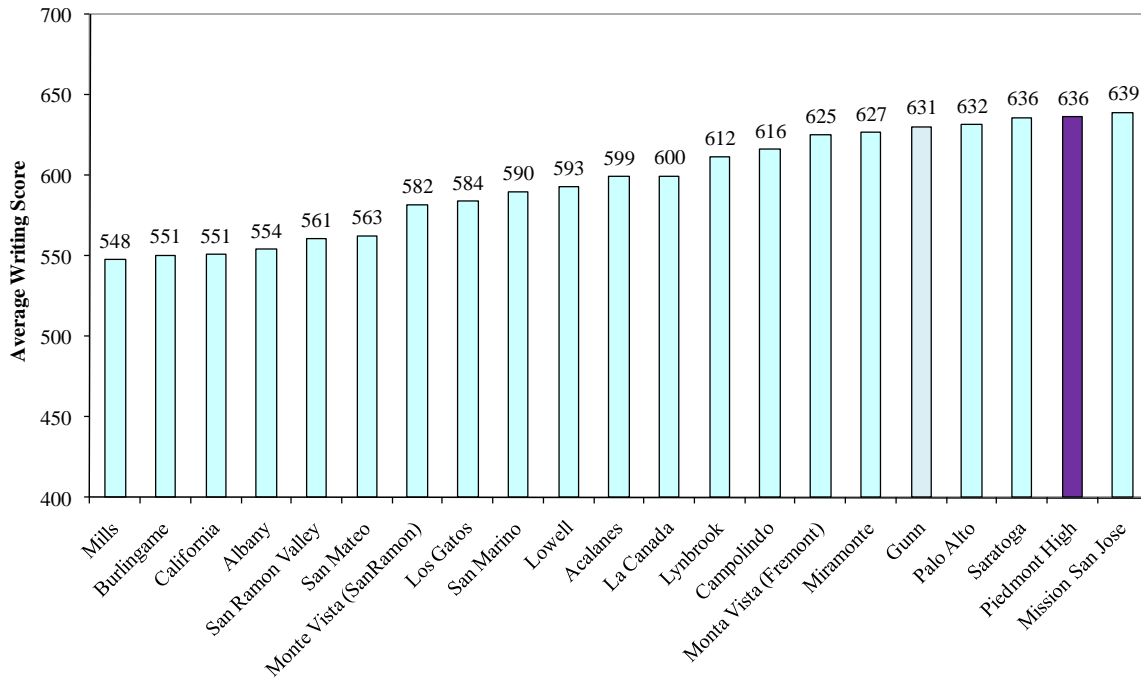

SAT Ch7

Students with Total SAT I Score (Verbal, Math, plus Writing) Greater than 1,500 Points as a Percentage of Number of Students Tested, 2008-09

SAT Ch 8

SAT I, Average Writing Score, 2006-07

SAT Ch 9

SAT I, Average Writing Score, 2007-08

SAT Ch 10

SAT I, Average Writing Score, 2008-09

SAT I, Average Verbal Score, 2006-07

SAT I, Average Verbal (Critical Reading) Score, 2007-08

SAT Ch 13

SAT I, Average Verbal (Critical Reading) Score, 2008-09