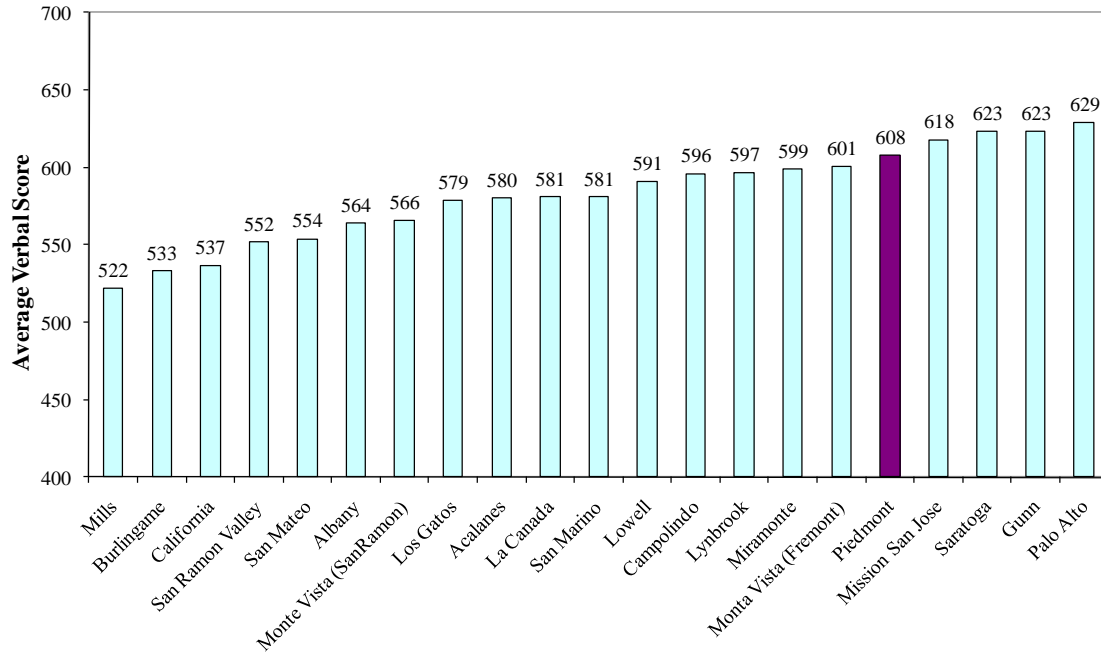

SAT I, Average Writing Score, 2007-08

SAT Ch 10

SAT I, Average Writing Score, 2008-09

SAT I, Average Verbal Score, 2006-07

SAT I, Average Verbal (Critical Reading) Score, 2007-08

SAT Ch 13

SAT I, Average Verbal (Critical Reading) Score, 2008-09

SAT CH 14

SAT I, Average Math Score, 2006-07