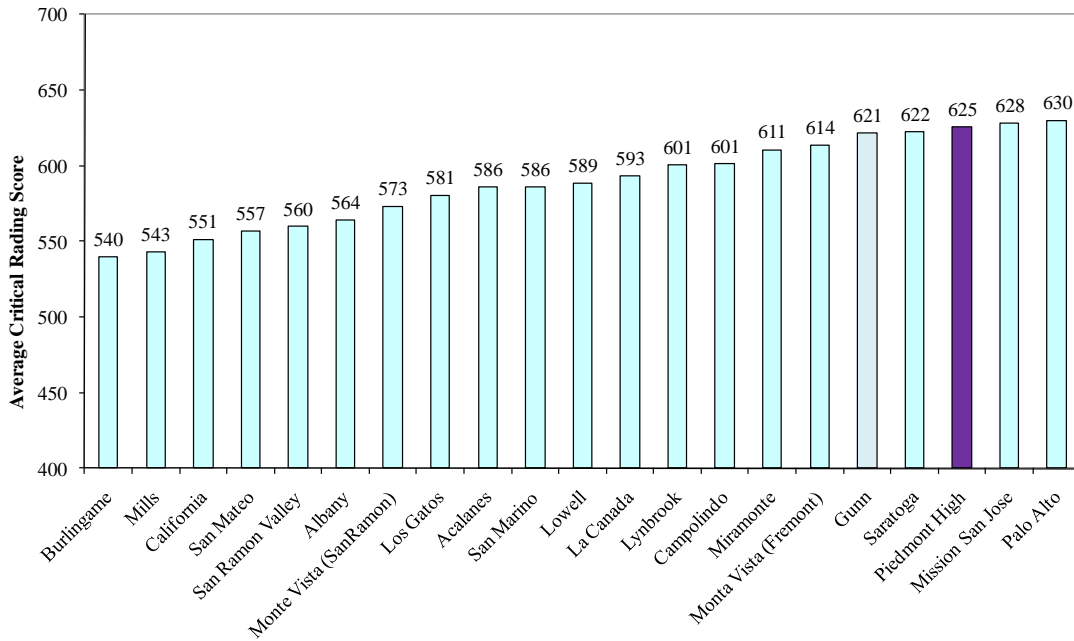

SAT I, Average Writing Score, 2007-08

SAT Ch 10

SAT I, Average Writing Score, 2008-09

SAT I, Average Verbal Score, 2006-07

SAT I, Average Verbal (Critical Reading) Score, 2007-08

SAT Ch 13

SAT I, Average Verbal (Critical Reading) Score, 2008-09

SAT CH 14

SAT I, Average Math Score, 2006-07