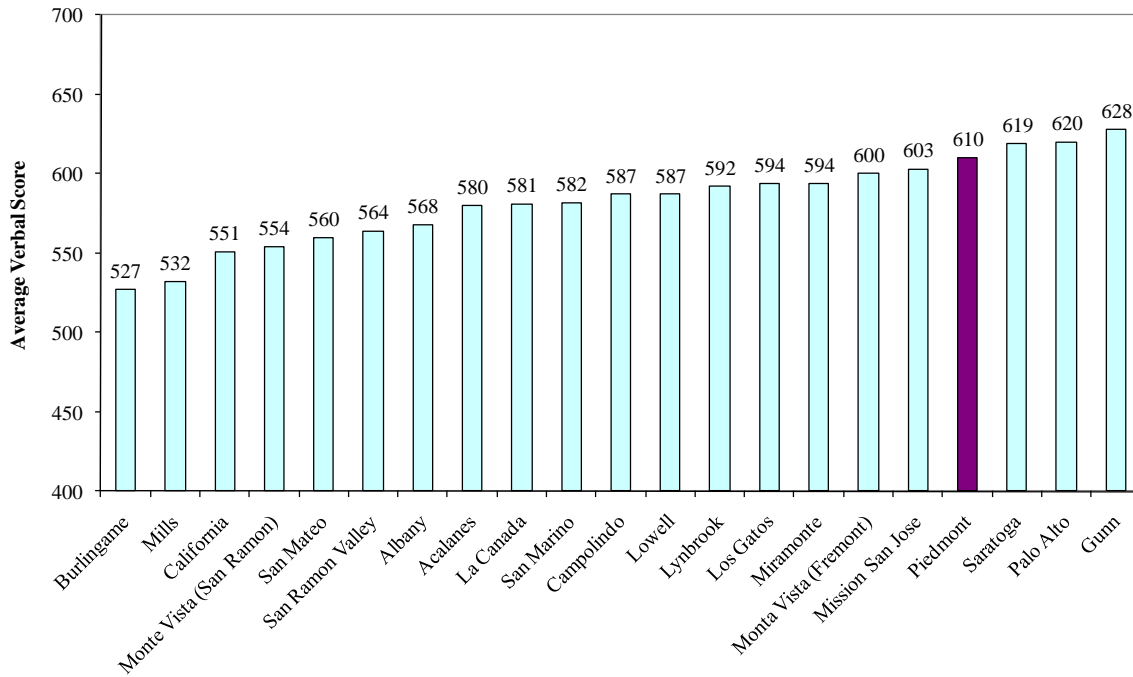

SAT I, Average Writing Score, 2007-08

SAT Ch 10

SAT I, Average Writing Score, 2008-09

SAT I, Average Verbal Score, 2006-07

SAT I, Average Verbal (Critical Reading) Score, 2007-08

SAT Ch 13

SAT I, Average Verbal (Critical Reading) Score, 2008-09

SAT CH 14

SAT I, Average Math Score, 2006-07