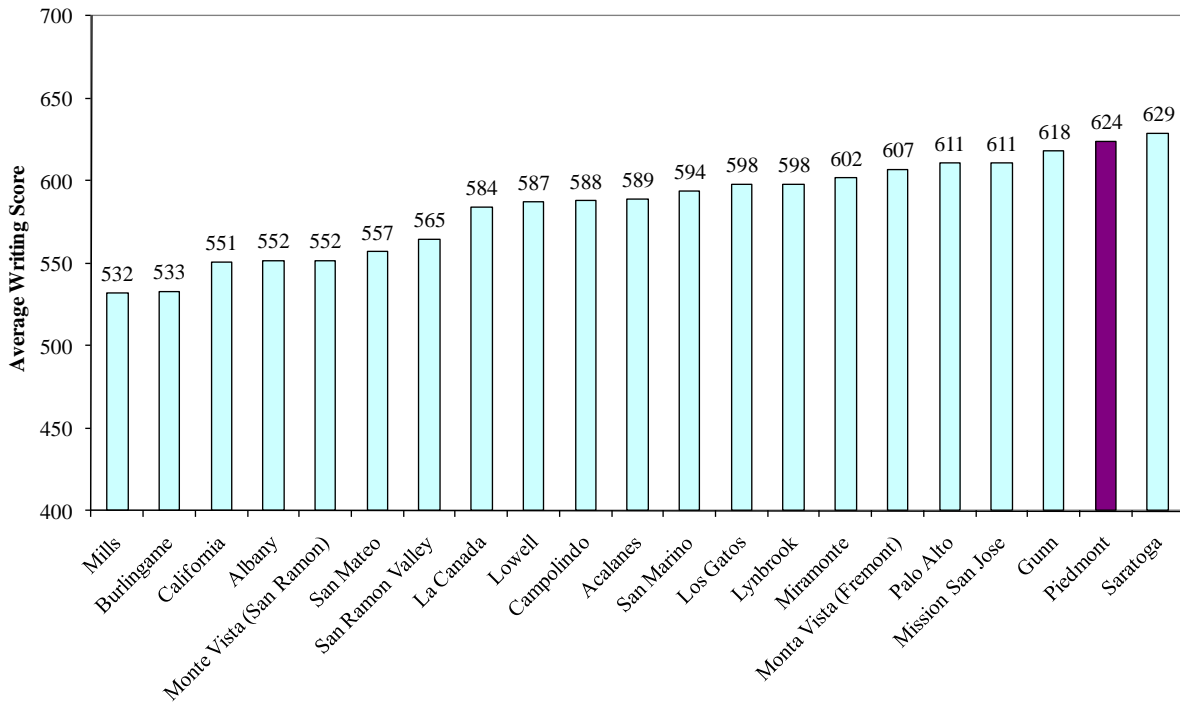

SAT Ch7

Students with Total SAT I Score (Verbal, Math, plus Writing) Greater than 1,500 Points as a Percentage of Number of Students Tested, 2008-09

SAT Ch 8

SAT I, Average Writing Score, 2006-07

SAT Ch 9

SAT I, Average Writing Score, 2007-08

SAT Ch 10

SAT I, Average Writing Score, 2008-09

SAT I, Average Verbal Score, 2006-07

SAT I, Average Verbal (Critical Reading) Score, 2007-08

SAT Ch 13

SAT I, Average Verbal (Critical Reading) Score, 2008-09