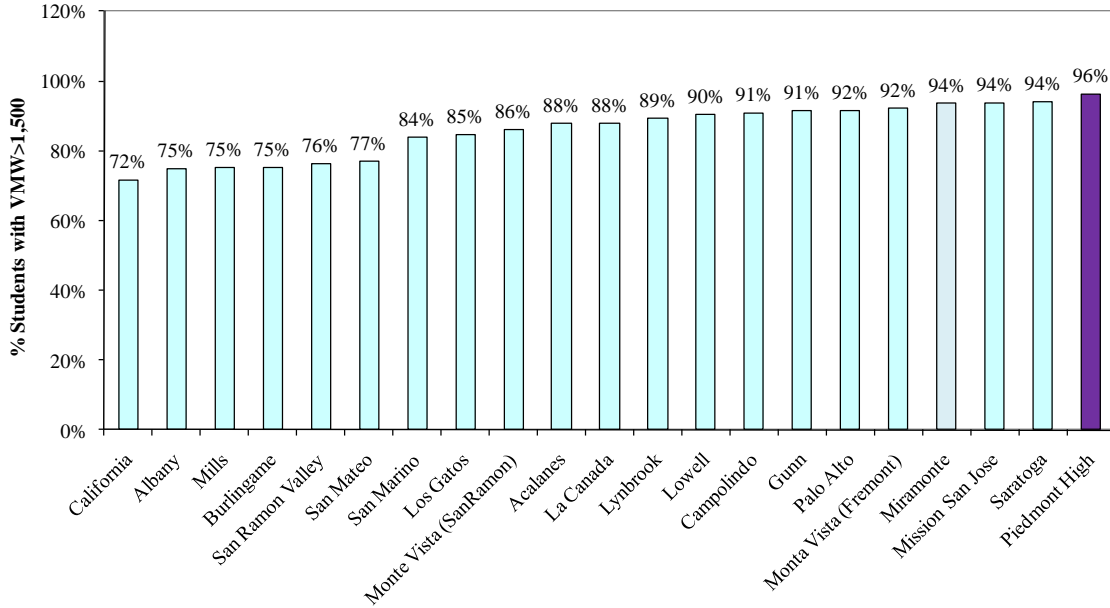

SAT Ch7

Students with Total SAT I Score (Verbal, Math, plus Writing) Greater than 1,500 Points as a Percentage of Number of Students Tested, 2008-09

SAT Ch 8

SAT I, Average Writing Score, 2006-07

SAT Ch 9

SAT I, Average Writing Score, 2007-08

SAT Ch 10

SAT I, Average Writing Score, 2008-09

SAT I, Average Verbal Score, 2006-07

SAT I, Average Verbal (Critical Reading) Score, 2007-08

SAT Ch 13

SAT I, Average Verbal (Critical Reading) Score, 2008-09