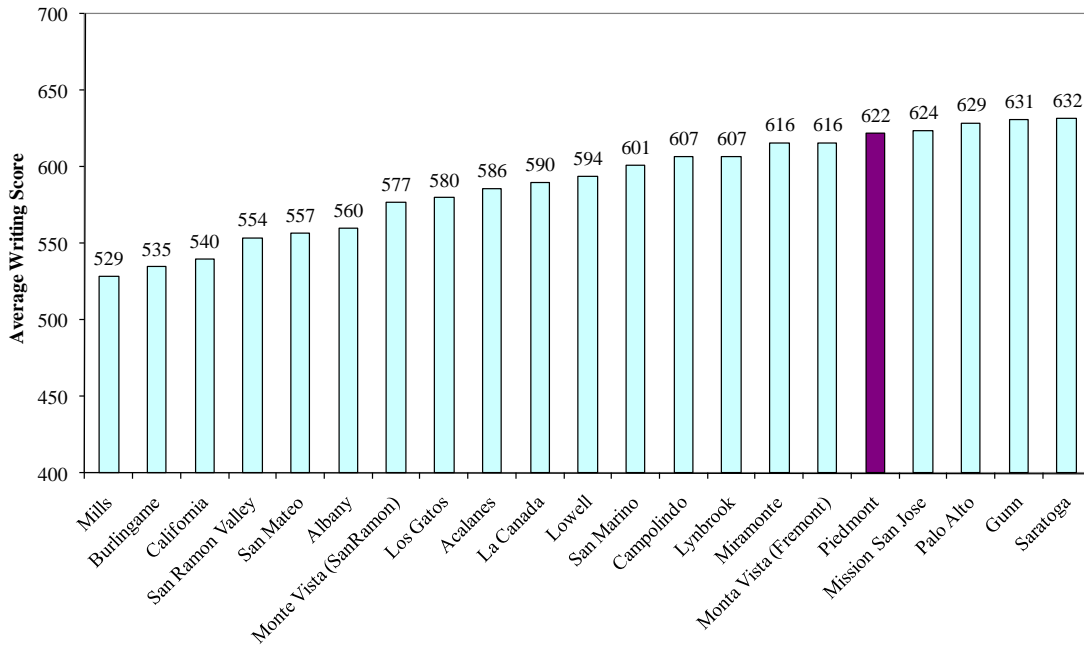

SAT Ch 9

SAT I, Average Writing Score, 2007-08