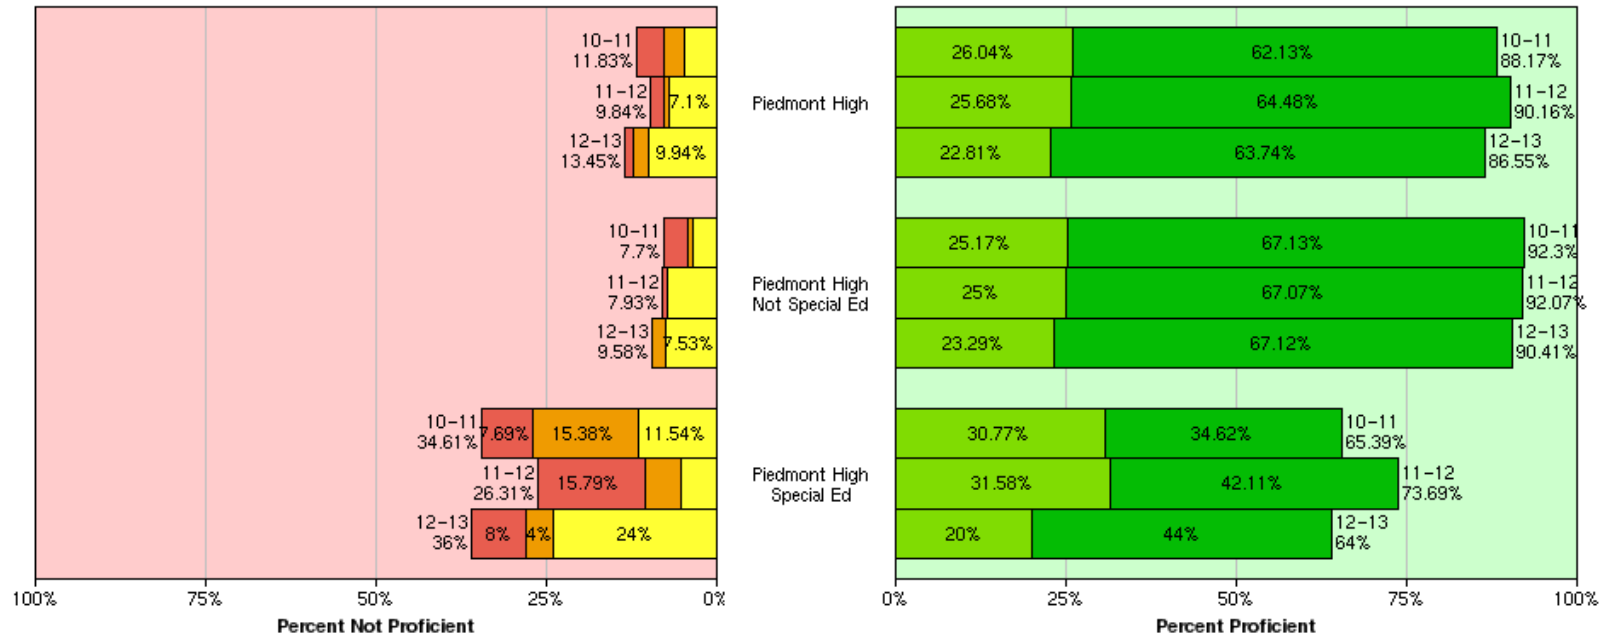

PUSD History: Grades 8, 10, & 11 (All Schools)

Trend Analysis Graph

PUSD History: Piedmont Middle School (8th Grade) – General Ed & SPED

Trend Analysis Graph

PUSD History: World History (10th Grade) - Piedmont High School – General Ed & SPED

Trend Analysis Graph

PUSD History: World History (10th Grade) - Millennium High School – General Ed & SPED Population

Trend Analysis Graph

PUSD History: United States History (11th Grade) - Piedmont High School – General Ed & SPED

Trend Analysis Graph

PUSD History: United States History (11th Grade) - Millennium High School – General Ed & SPED Population

Trend Analysis Graph