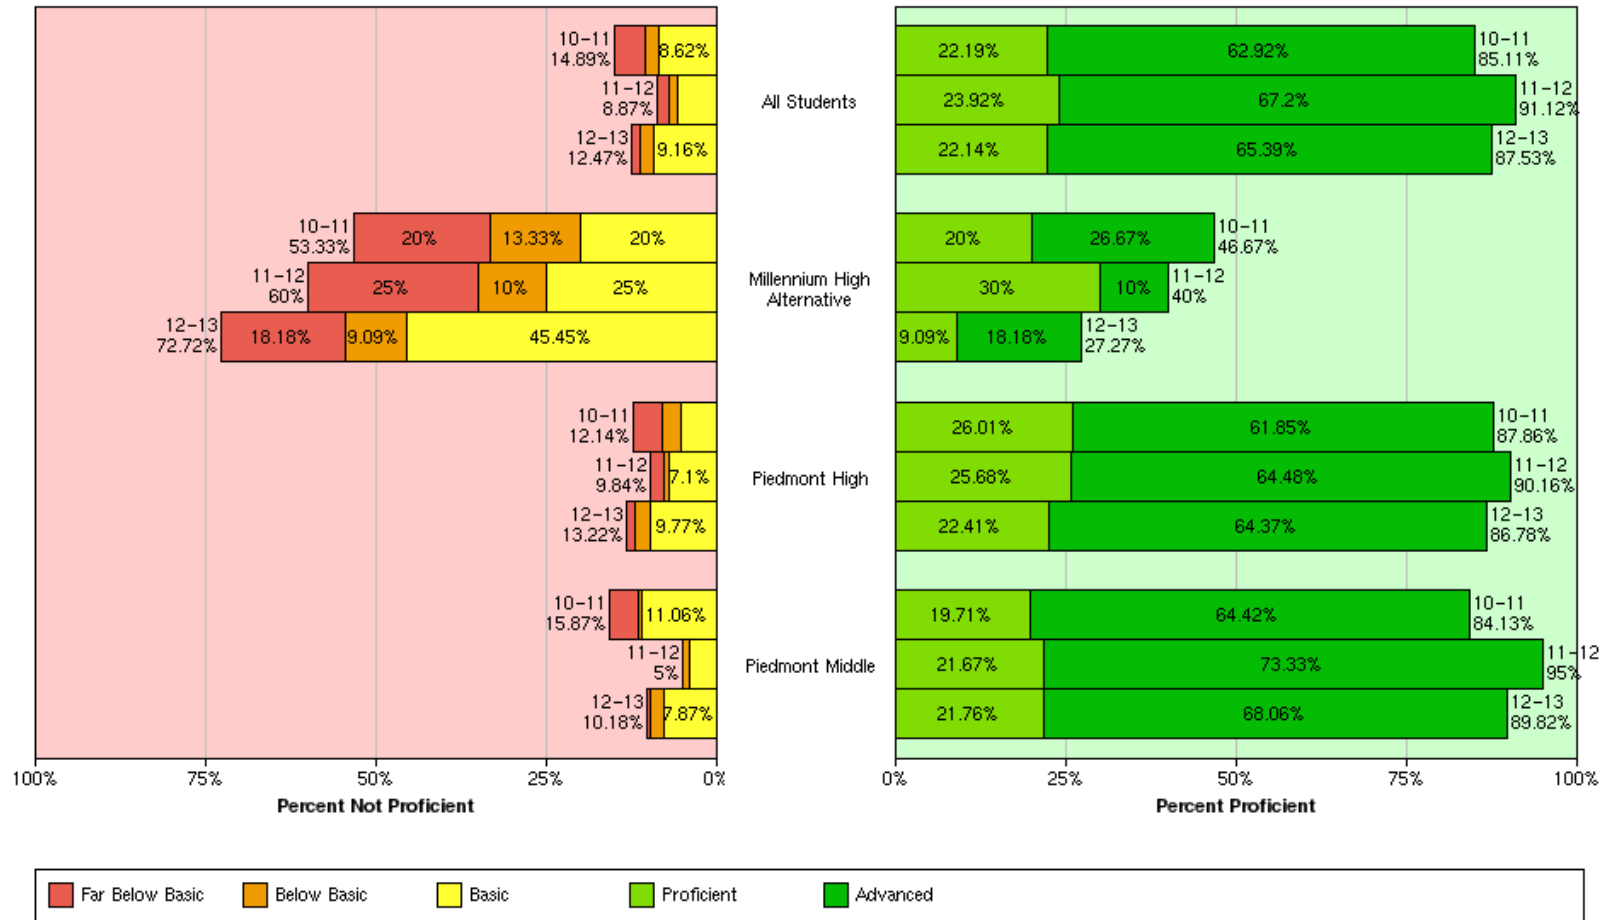

PUSD History: Grades 8, 10, & 11 (All Schools)

Trend Analysis Graph

PUSD History: Piedmont Middle School (8th Grade) – General Ed & SPED

Trend Analysis Graph

PUSD History: World History (10th Grade) - Piedmont High School – General Ed & SPED

Trend Analysis Graph

PUSD History: World History (10th Grade) - Millennium High School – General Ed & SPED Population

Trend Analysis Graph

PUSD History: United States History (11th Grade) - Piedmont High School – General Ed & SPED

Trend Analysis Graph

PUSD History: United States History (11th Grade) - Millennium High School – General Ed & SPED Population

Trend Analysis Graph