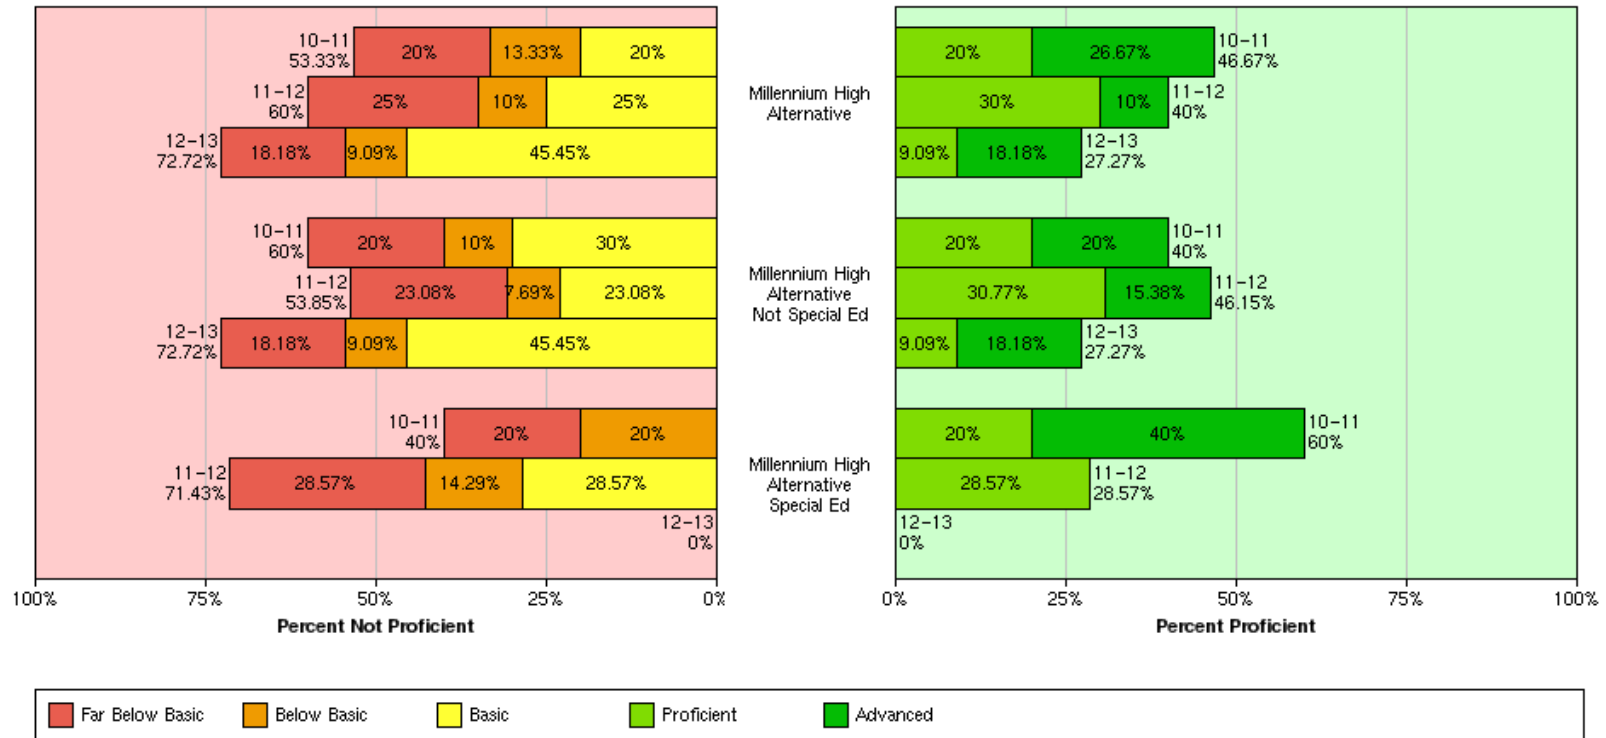

PUSD History: Grades 8, 10, & 11 (All Schools)

Trend Analysis Graph

PUSD History: Piedmont Middle School (8th Grade) – General Ed & SPED

Trend Analysis Graph

PUSD History: World History (10th Grade) - Piedmont High School – General Ed & SPED

Trend Analysis Graph

PUSD History: World History (10th Grade) - Millennium High School – General Ed & SPED Population

Trend Analysis Graph

PUSD History: United States History (11th Grade) - Piedmont High School – General Ed & SPED

Trend Analysis Graph

PUSD History: United States History (11th Grade) - Millennium High School – General Ed & SPED Population

Trend Analysis Graph