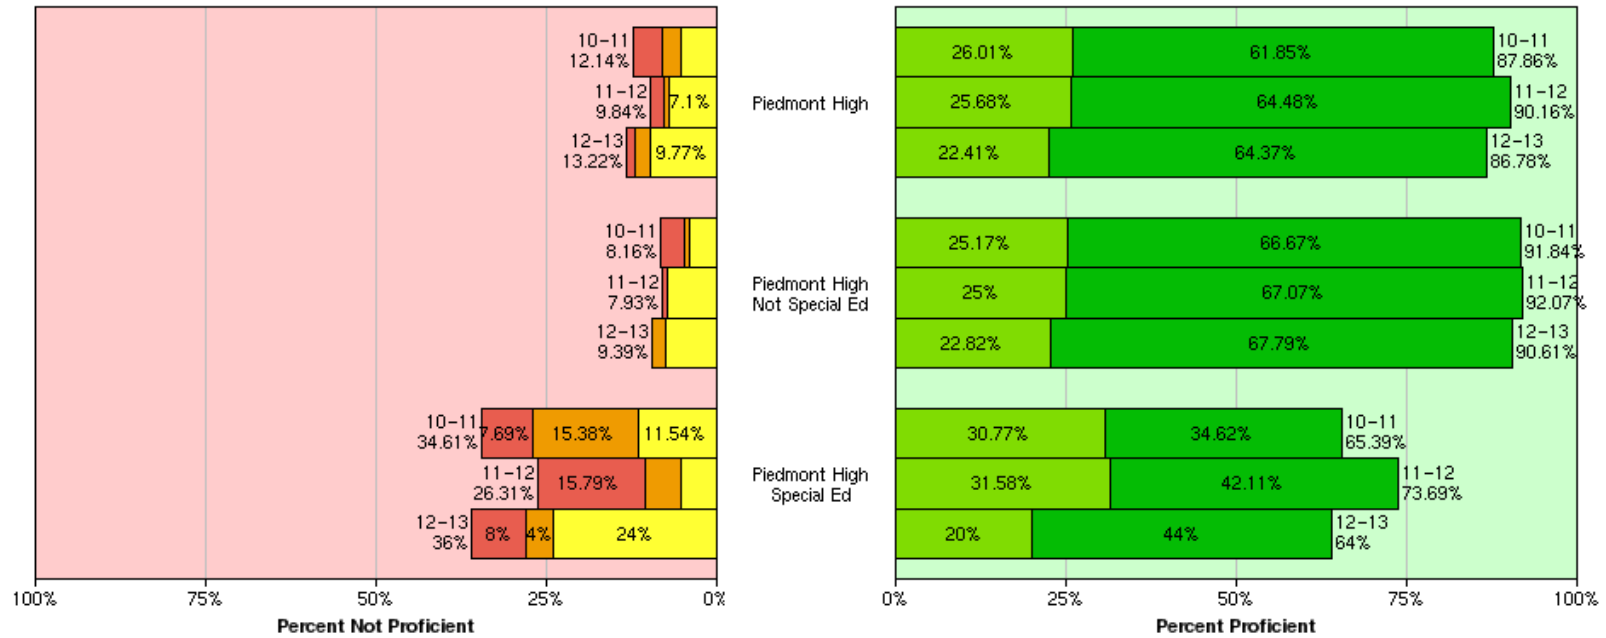

PUSD History: Grades 8, 10, & 11 (All Schools)

Trend Analysis Graph

PUSD History: Piedmont Middle School (8th Grade) – General Ed & SPED

Trend Analysis Graph

PUSD History: World History (10th Grade) - Piedmont High School – General Ed & SPED

Trend Analysis Graph

PUSD History: World History (10th Grade) - Millennium High School – General Ed & SPED Population

Trend Analysis Graph

PUSD History: United States History (11th Grade) - Piedmont High School – General Ed & SPED

Trend Analysis Graph

PUSD History: United States History (11th Grade) - Millennium High School – General Ed & SPED Population

Trend Analysis Graph