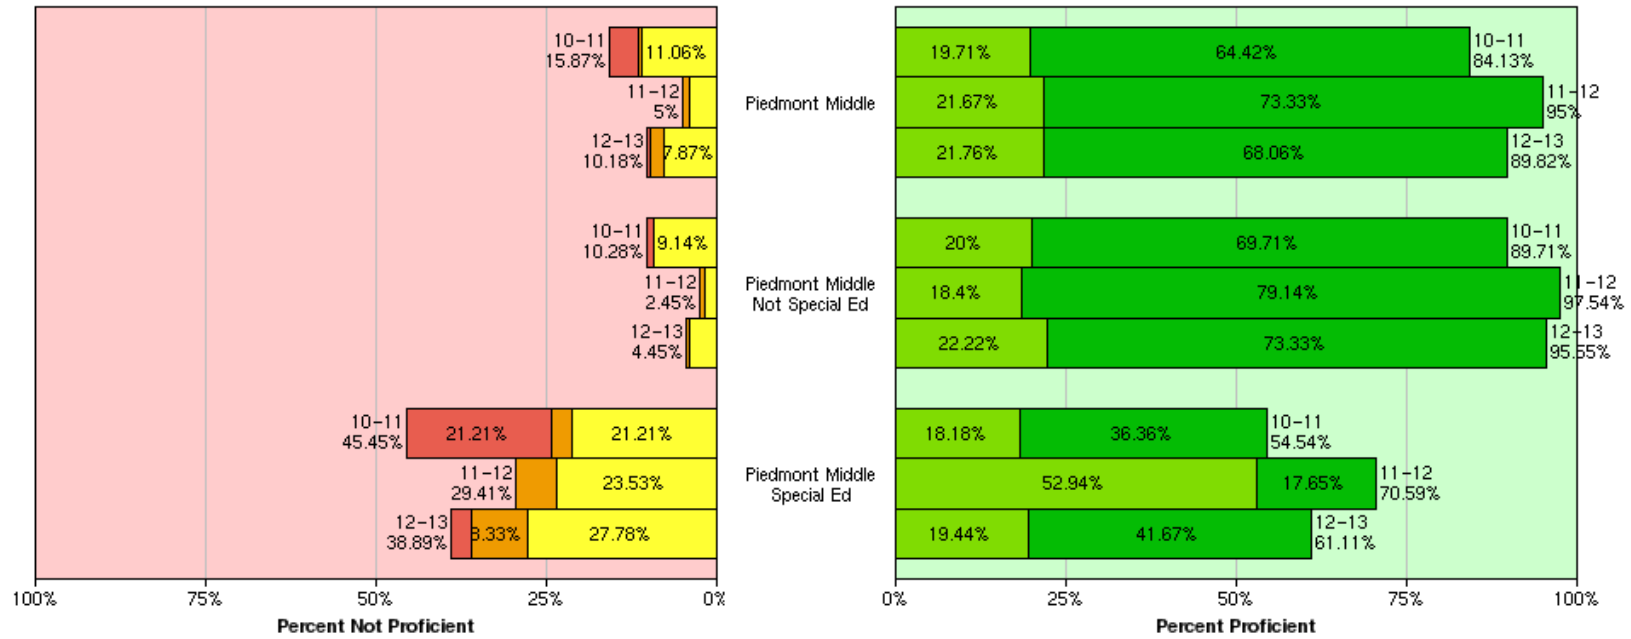

PUSD History: Grades 8, 10, & 11 (All Schools)

Trend Analysis Graph

PUSD History: Piedmont Middle School (8th Grade) – General Ed & SPED

Trend Analysis Graph

PUSD History: World History (10th Grade) - Piedmont High School – General Ed & SPED

Trend Analysis Graph

PUSD History: World History (10th Grade) - Millennium High School – General Ed & SPED Population

Trend Analysis Graph

PUSD History: United States History (11th Grade) - Piedmont High School – General Ed & SPED

Trend Analysis Graph

PUSD History: United States History (11th Grade) - Millennium High School – General Ed & SPED Population

Trend Analysis Graph