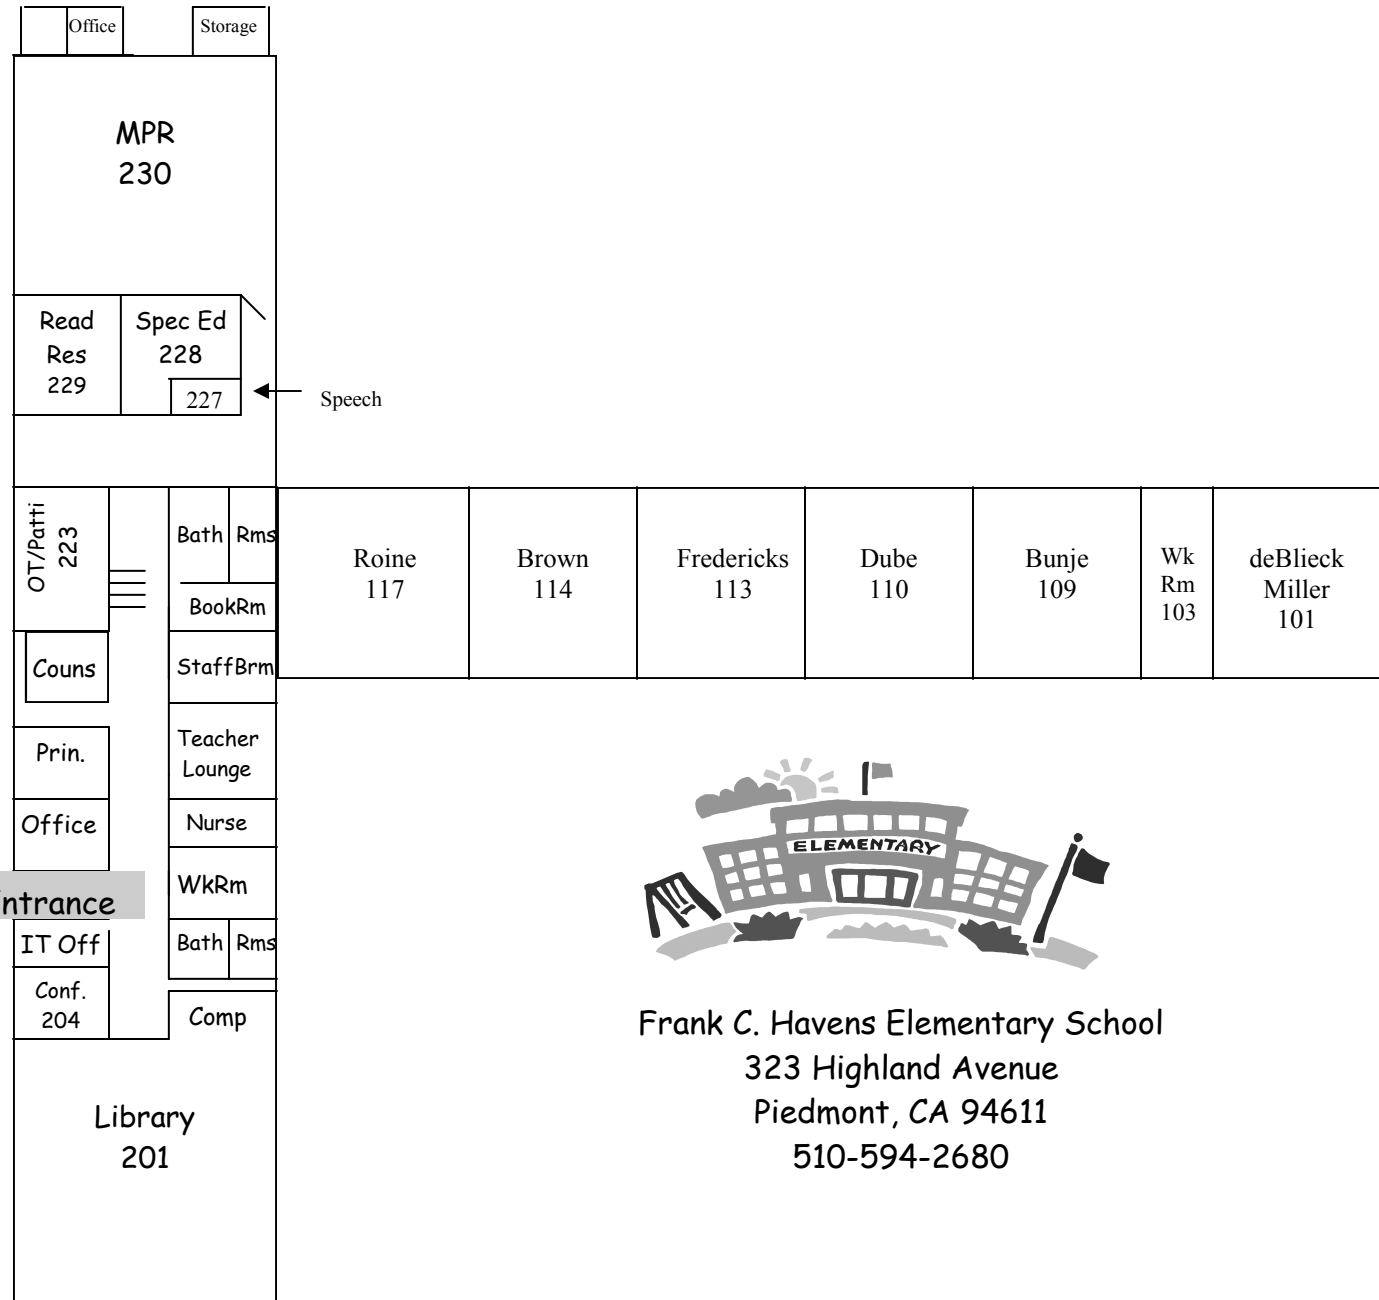

Bonita Avenue

Frank C. Havens Elementary School  
 323 Highland Avenue  
 Piedmont, CA 94611  
 510-594-2680

Highland Avenue