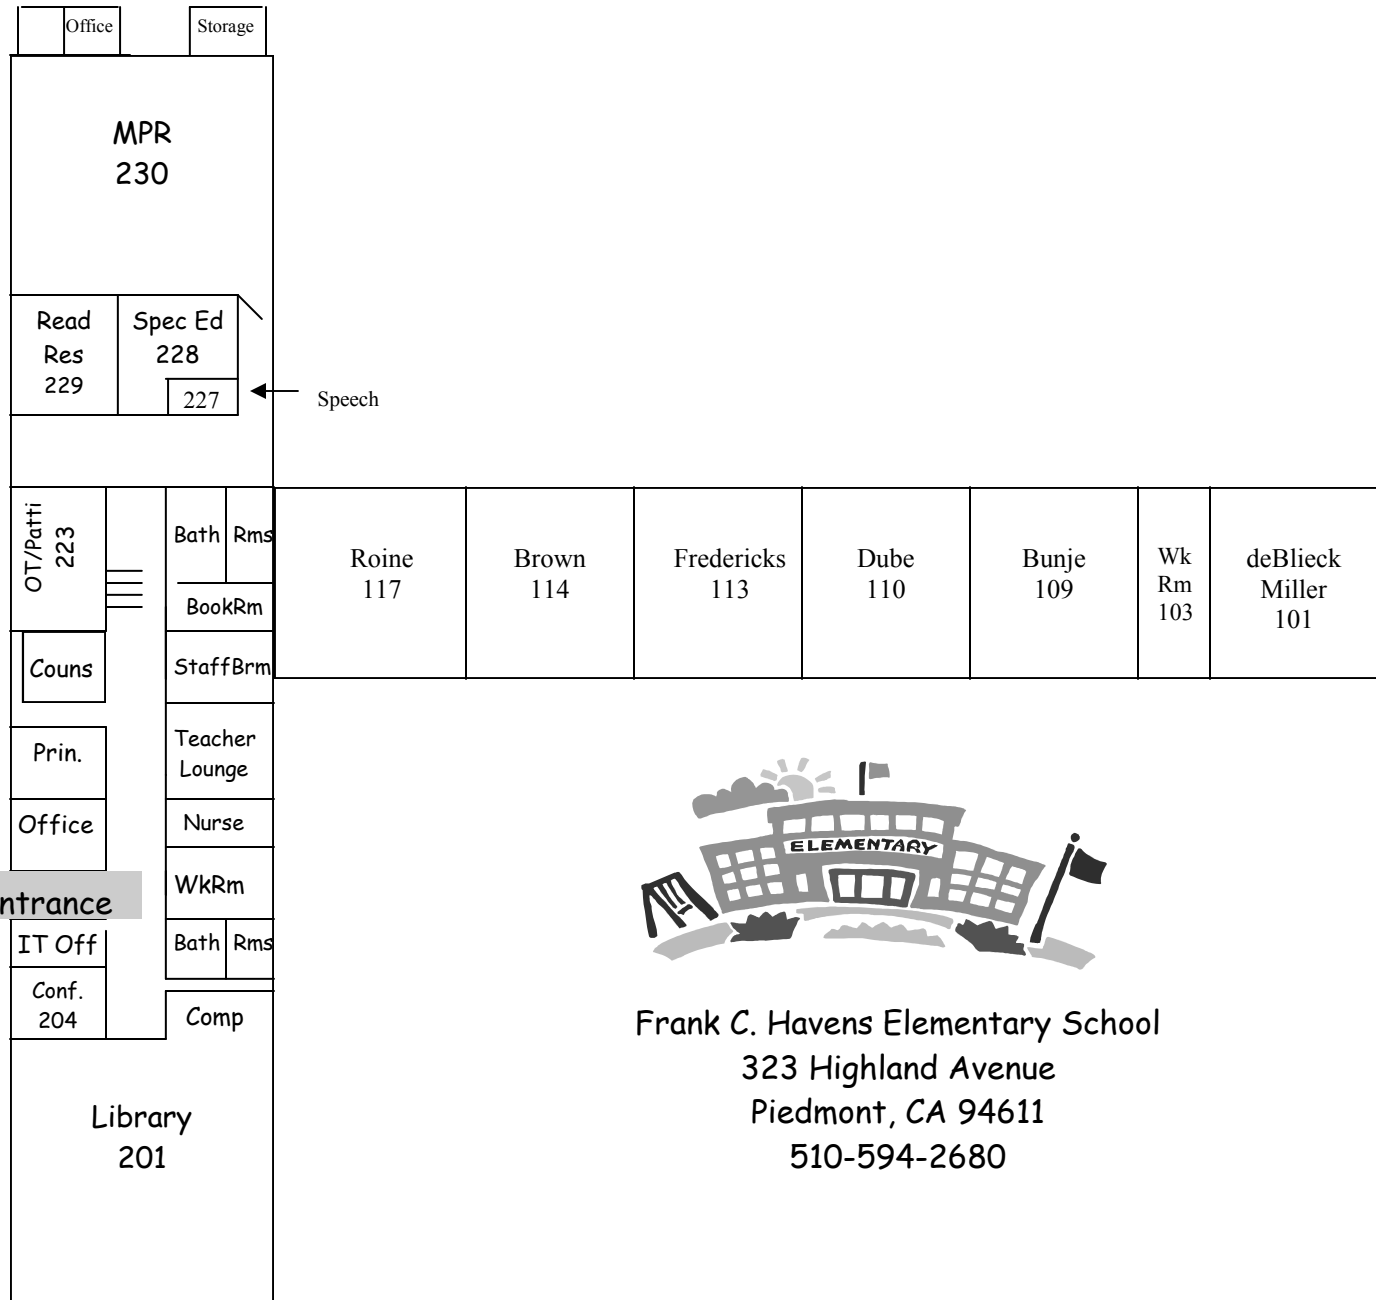

Bonita Avenue

Entrance

Frank C. Havens Elementary School  
323 Highland Avenue  
Piedmont, CA 94611  
510-594-2680

Highland Avenue