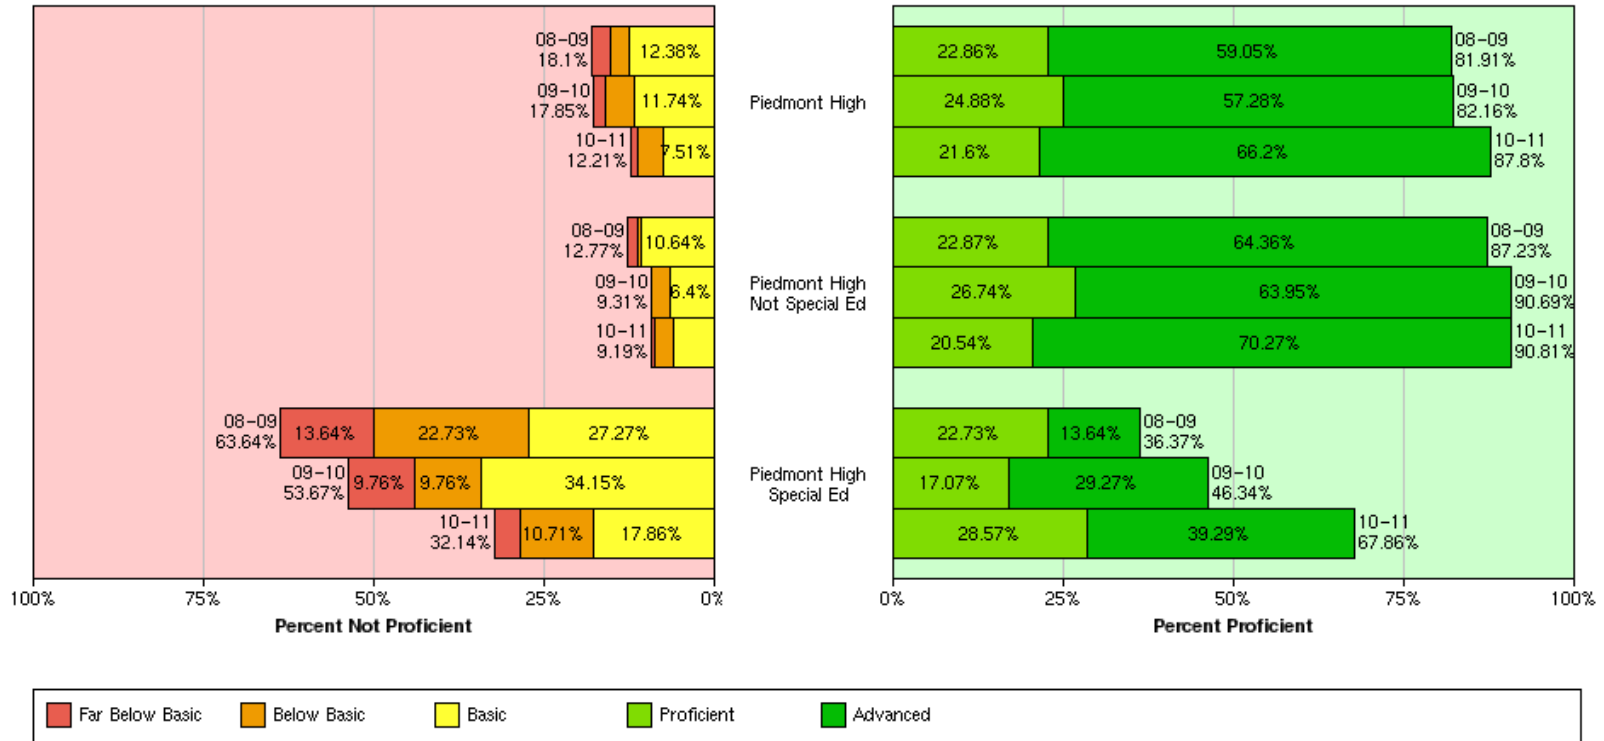

Trend Analysis Graph

PUSD Science: Grade 10 - Millennium High School – General Ed & SPED Population

Trend Analysis Graph

PUSD Science: Biology – Piedmont High School – General Ed & SPED

Trend Analysis Graph

Trend Analysis Graph

Trend Analysis Graph

PUSD Science: Earth Science – Millennium High School – General Ed & SPED Population

Trend Analysis Graph

PUSD Science: Chemistry – Piedmont High School – General Ed & SPED Population