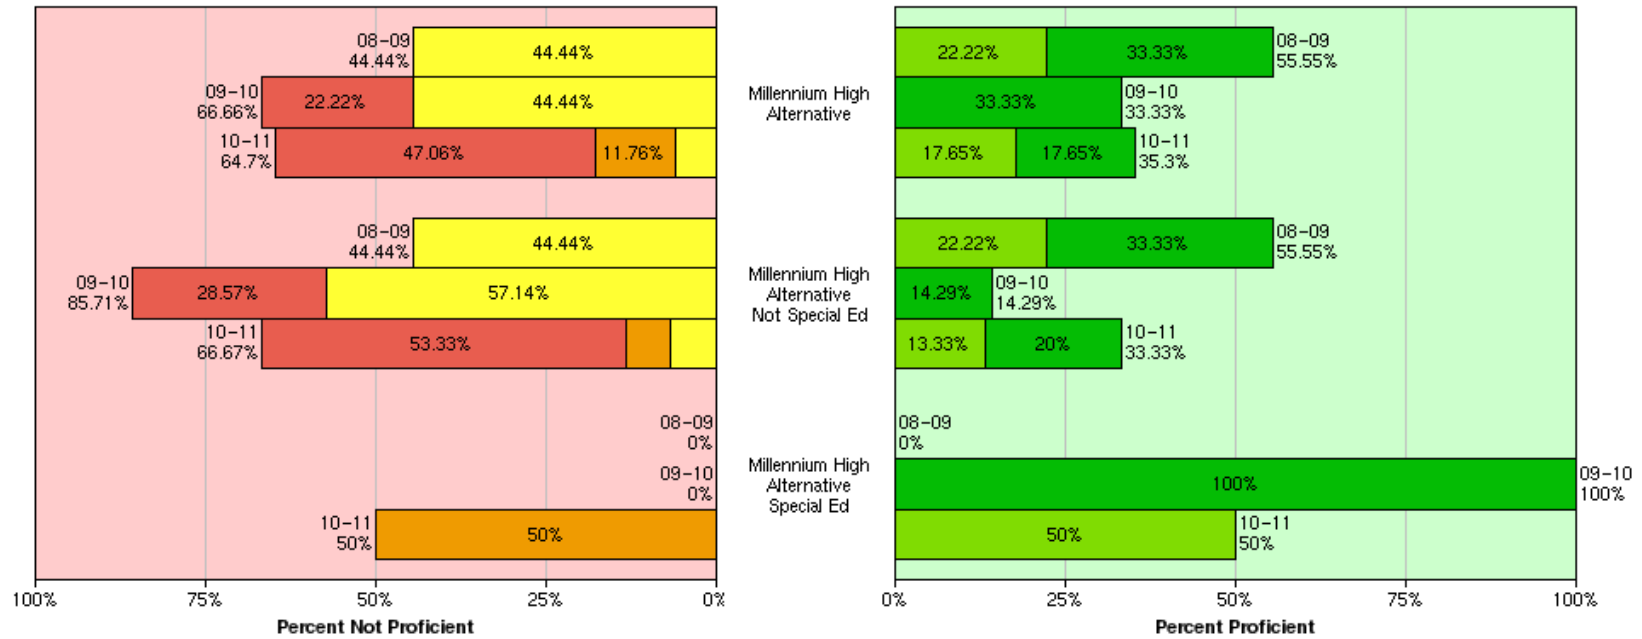

Trend Analysis Graph

PUSD Science: Grade 5 – Wildwood Elementary – SPED Population

Trend Analysis Graph

PUSD Science: Grade 8 - Piedmont Middle School – General Ed & SPED Population

Trend Analysis Graph

PUSD Science: Grade 10 – Piedmont High School – General Ed & SPED Population

Trend Analysis Graph

PUSD Science: Grade 10 - Millennium High School – General Ed & SPED Population

Trend Analysis Graph

PUSD Science: Biology – Piedmont High School – General Ed & SPED

Trend Analysis Graph