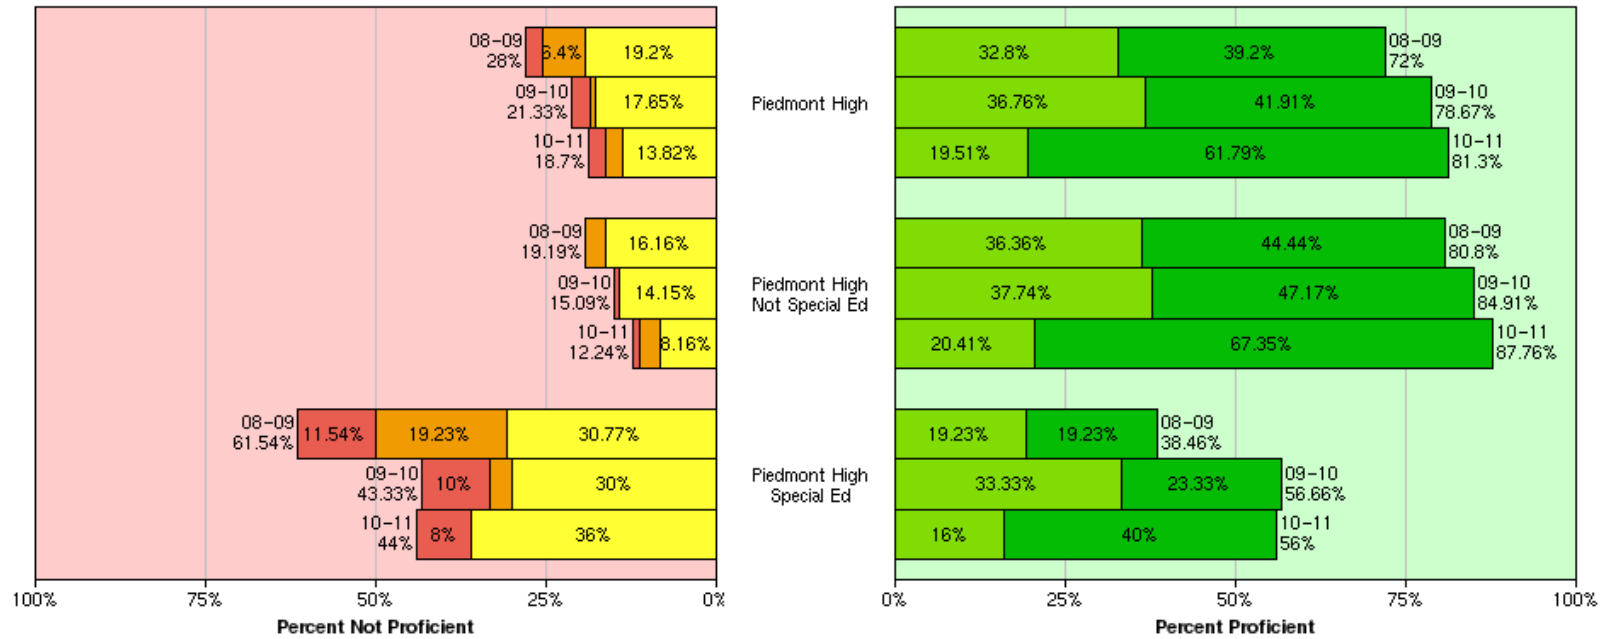

Trend Analysis Graph

PUSD Science: Grade 10 - Millennium High School – General Ed & SPED Population

Trend Analysis Graph

PUSD Science: Biology – Piedmont High School – General Ed & SPED

Trend Analysis Graph

Trend Analysis Graph

Trend Analysis Graph

PUSD Science: Earth Science – Millennium High School – General Ed & SPED Population

Trend Analysis Graph

PUSD Science: Chemistry – Piedmont High School – General Ed & SPED Population