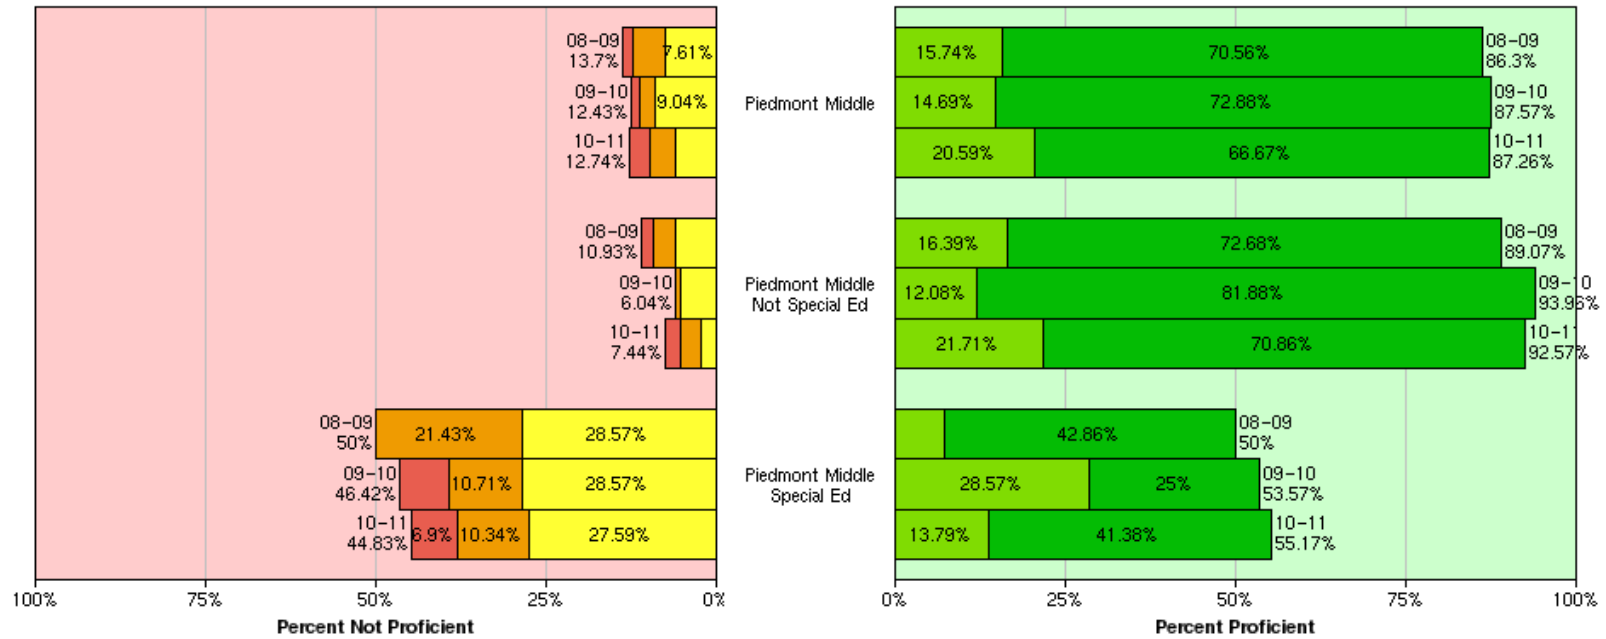

Trend Analysis Graph

PUSD Science: Grade 5 – All Elementary Schools

Trend Analysis Graph

PUSD Science: Grade 5 – Beach Elementary SPED Population

Trend Analysis Graph

PUSD Science: Grade 5 – Havens Elementary – SPED Population

Trend Analysis Graph

PUSD Science: Grade 5 – Wildwood Elementary – SPED Population

Trend Analysis Graph

PUSD Science: Grade 8 - Piedmont Middle School – General Ed & SPED Population

Trend Analysis Graph

PUSD Science: Grade 10 – Piedmont High School – General Ed & SPED Population

Trend Analysis Graph

PUSD Science: Grade 10 - Millennium High School – General Ed & SPED Population

Trend Analysis Graph

PUSD Science: Biology – Piedmont High School – General Ed & SPED

Trend Analysis Graph