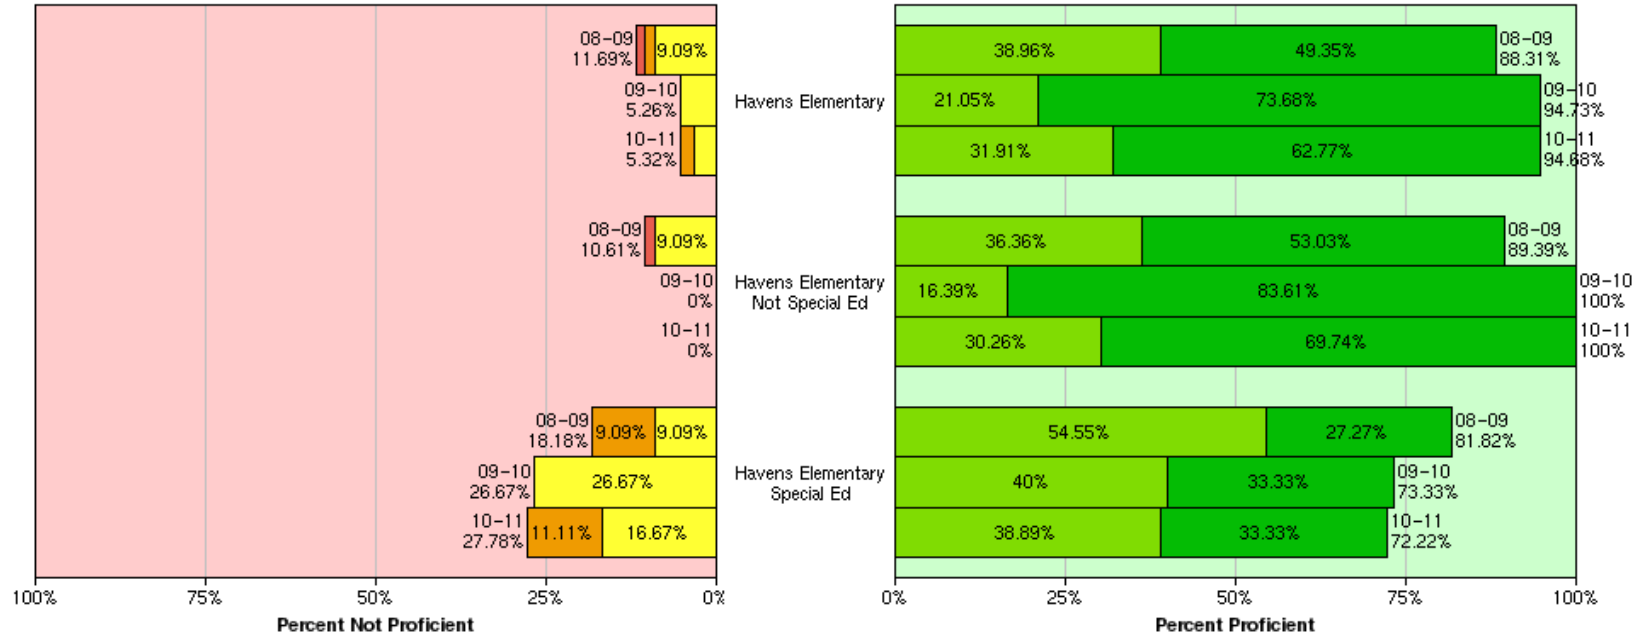

Trend Analysis Graph

PUSD Science: Grade 5 – All Elementary Schools

Trend Analysis Graph

PUSD Science: Grade 5 – Beach Elementary SPED Population

Trend Analysis Graph

PUSD Science: Grade 5 – Havens Elementary – SPED Population

Trend Analysis Graph

PUSD Science: Grade 5 – Wildwood Elementary – SPED Population

Trend Analysis Graph

PUSD Science: Grade 8 - Piedmont Middle School – General Ed & SPED Population

Trend Analysis Graph

PUSD Science: Grade 10 – Piedmont High School – General Ed & SPED Population