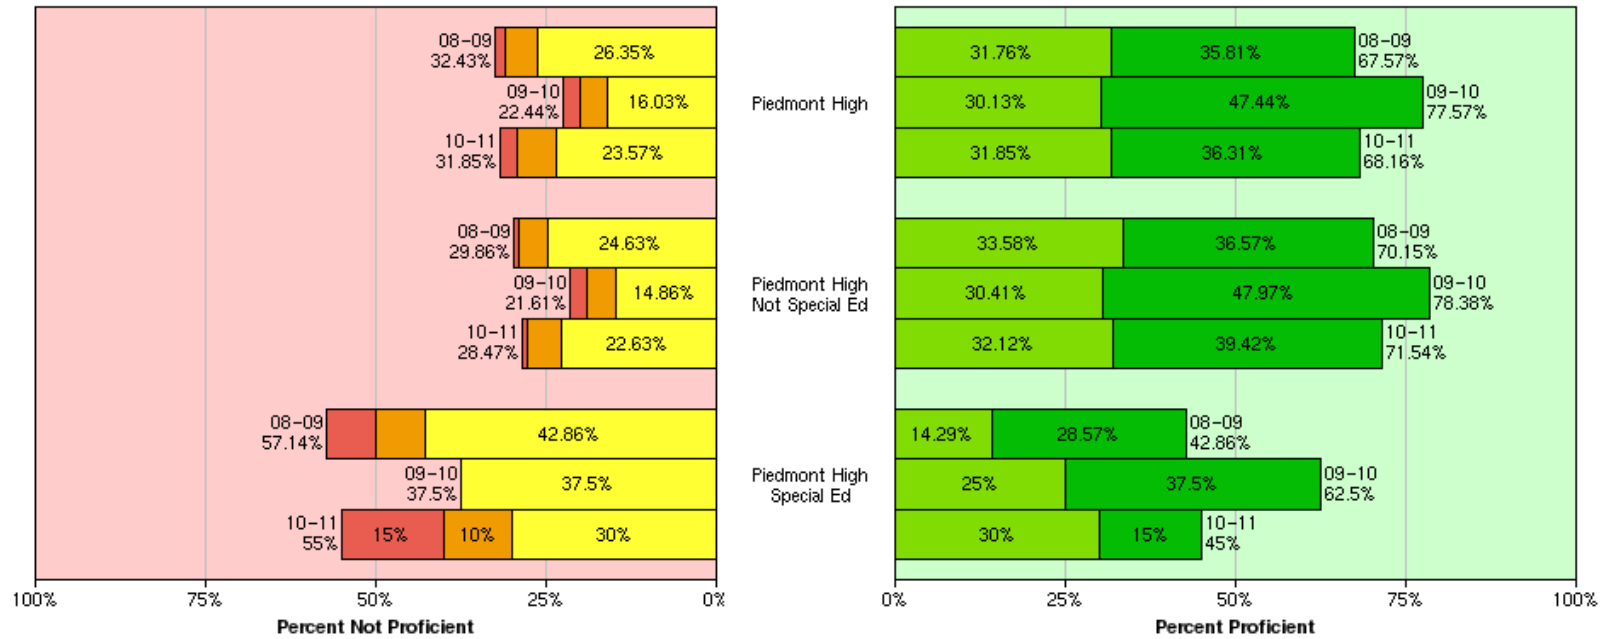

PUSD Science: Chemistry – Piedmont High School – General Ed & SPED Population

Trend Analysis Graph