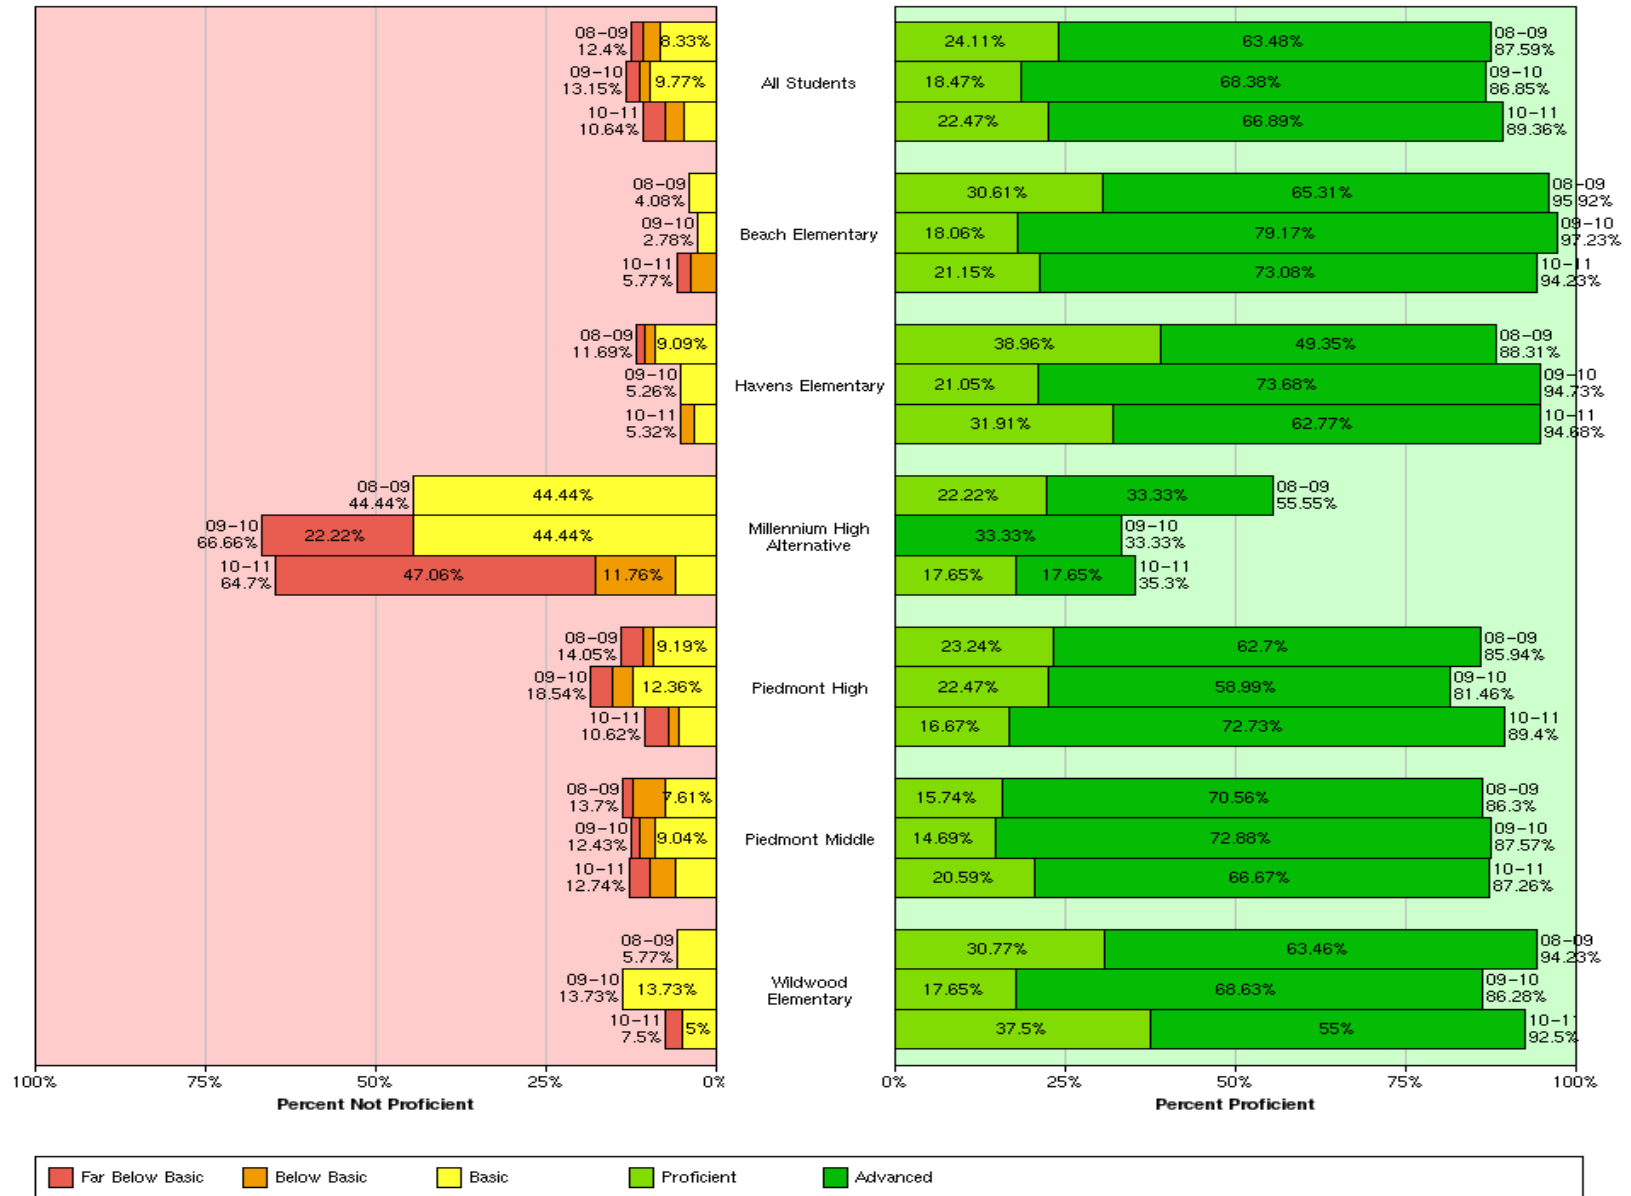

Trend Analysis Graph

PUSD Science: Grade 5 – All Elementary Schools

Trend Analysis Graph

PUSD Science: Grade 5 – Beach Elementary SPED Population

Trend Analysis Graph

PUSD Science: Grade 5 – Havens Elementary – SPED Population

Trend Analysis Graph

PUSD Science: Grade 5 – Wildwood Elementary – SPED Population

Trend Analysis Graph

PUSD Science: Grade 8 - Piedmont Middle School – General Ed & SPED Population

Trend Analysis Graph

PUSD Science: Grade 10 – Piedmont High School – General Ed & SPED Population

Trend Analysis Graph

PUSD Science: Grade 10 - Millennium High School – General Ed & SPED Population

Trend Analysis Graph

PUSD Science: Biology – Piedmont High School – General Ed & SPED

Trend Analysis Graph

Trend Analysis Graph

Trend Analysis Graph

PUSD Science: Earth Science – Millennium High School – General Ed & SPED Population

Trend Analysis Graph

PUSD Science: Chemistry – Piedmont High School – General Ed & SPED Population