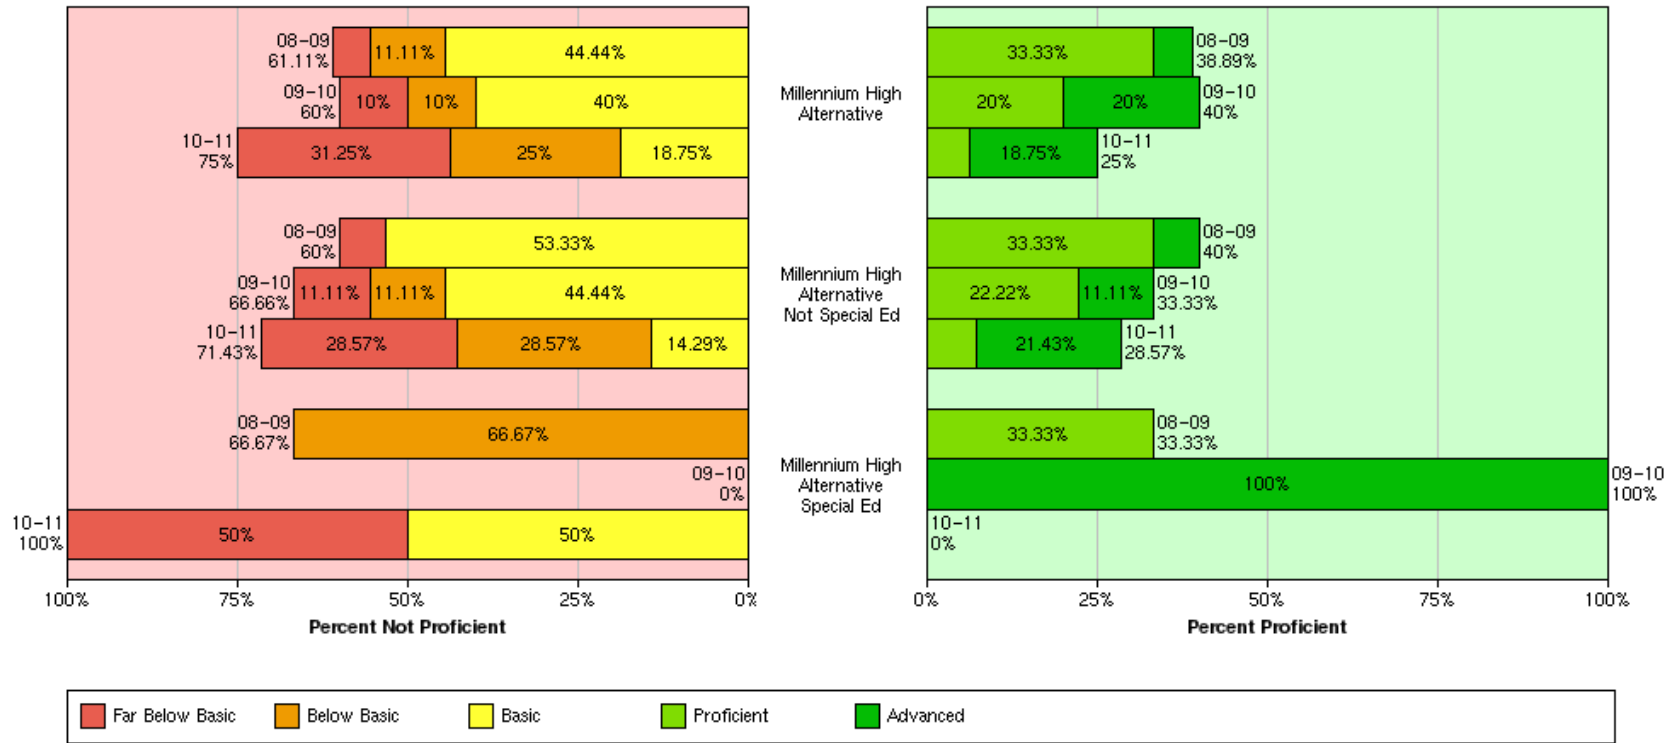

Trend Analysis Graph

PUSD Science: Grade 10 - Millennium High School – General Ed & SPED Population

Trend Analysis Graph

PUSD Science: Biology – Piedmont High School – General Ed & SPED

Trend Analysis Graph

Trend Analysis Graph

Trend Analysis Graph

PUSD Science: Earth Science – Millennium High School – General Ed & SPED Population

Trend Analysis Graph

PUSD Science: Chemistry – Piedmont High School – General Ed & SPED Population