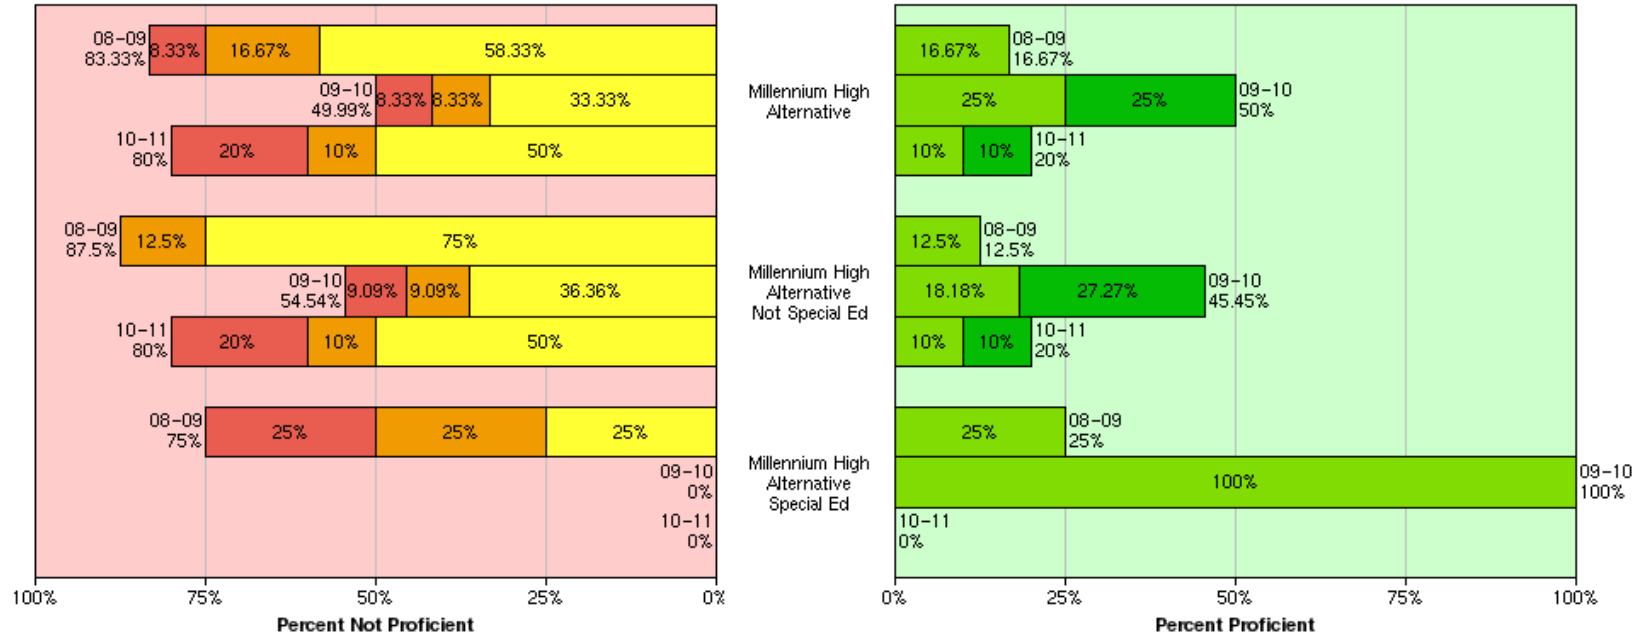

Trend Analysis Graph

Trend Analysis Graph

PUSD Science: Earth Science – Millennium High School – General Ed & SPED Population

Trend Analysis Graph

PUSD Science: Chemistry – Piedmont High School – General Ed & SPED Population

Trend Analysis Graph

PUSD Science: Chemistry - Millennium High School – General Ed & SPED Population

Trend Analysis Graph

PUSD Science: Physics - Piedmont High School – General Ed & SPED Population

Trend Analysis Graph