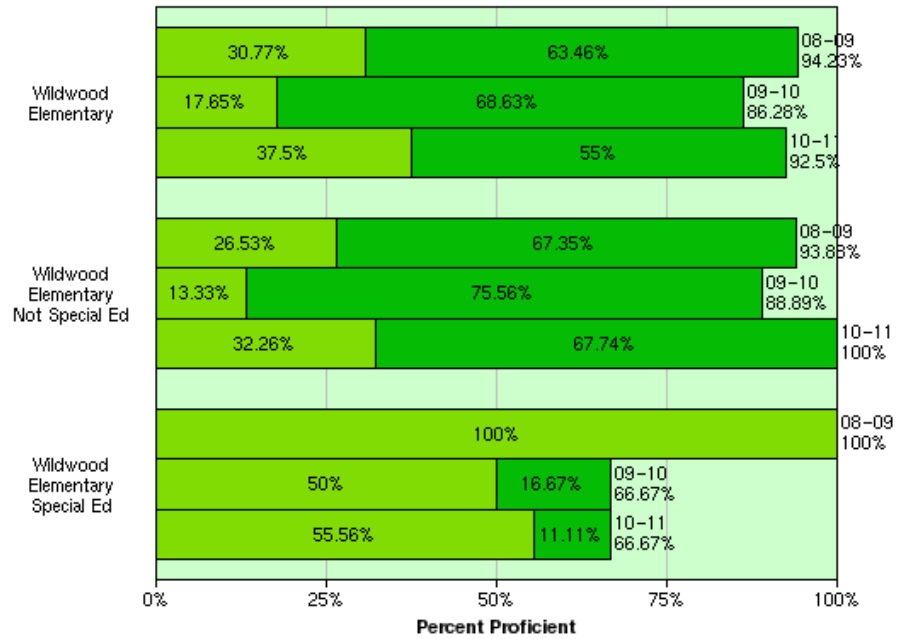

Trend Analysis Graph

PUSD Science: Grade 5 – All Elementary Schools

Trend Analysis Graph

PUSD Science: Grade 5 – Beach Elementary SPED Population

Trend Analysis Graph

PUSD Science: Grade 5 – Havens Elementary – SPED Population

Trend Analysis Graph

PUSD Science: Grade 5 – Wildwood Elementary – SPED Population

Trend Analysis Graph

PUSD Science: Grade 8 - Piedmont Middle School – General Ed & SPED Population

Trend Analysis Graph

PUSD Science: Grade 10 – Piedmont High School – General Ed & SPED Population