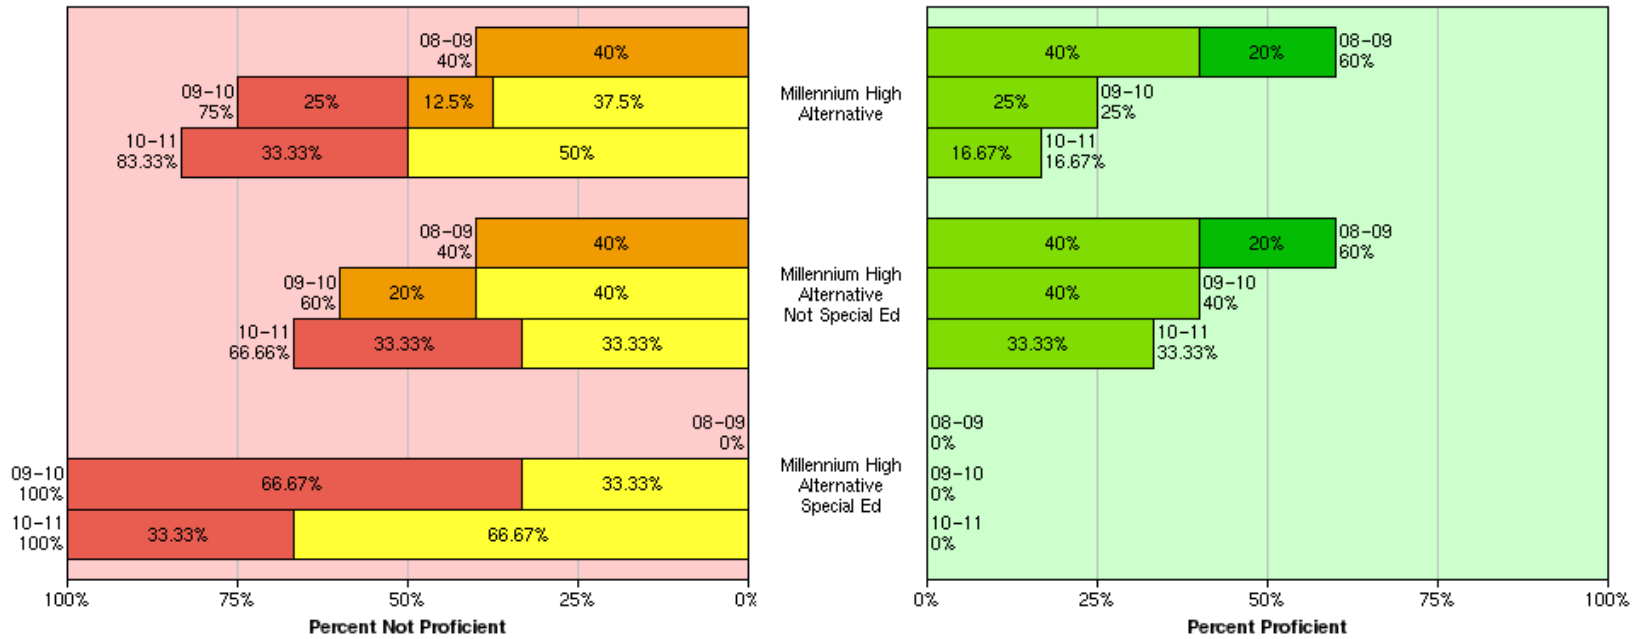

PUSD Science: Chemistry - Millennium High School – General Ed & SPED Population

Trend Analysis Graph