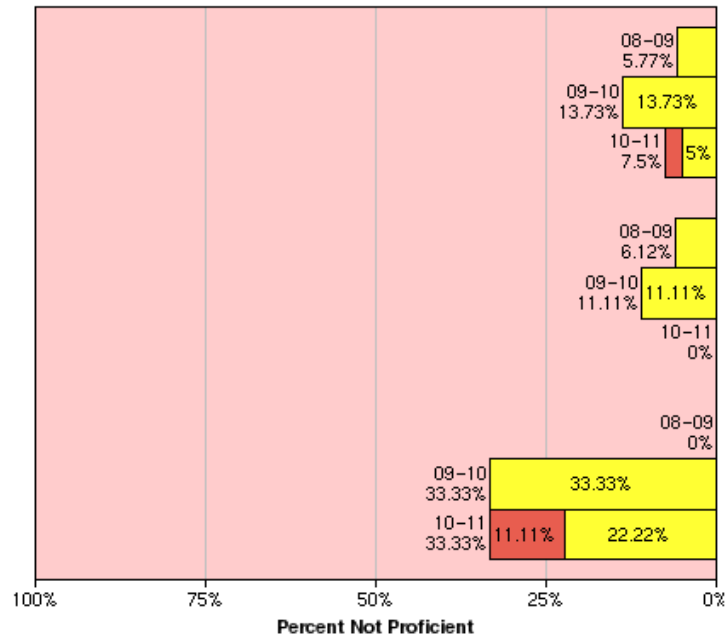

Trend Analysis Graph

PUSD Science: Grade 5 – All Elementary Schools

Trend Analysis Graph

PUSD Science: Grade 5 – Beach Elementary SPED Population

Trend Analysis Graph

PUSD Science: Grade 5 – Havens Elementary – SPED Population

Trend Analysis Graph

PUSD Science: Grade 5 – Wildwood Elementary – SPED Population

Trend Analysis Graph

PUSD Science: Grade 8 - Piedmont Middle School – General Ed & SPED Population

Trend Analysis Graph

PUSD Science: Grade 10 – Piedmont High School – General Ed & SPED Population

Trend Analysis Graph

PUSD Science: Grade 10 - Millennium High School – General Ed & SPED Population

Trend Analysis Graph

PUSD Science: Biology – Piedmont High School – General Ed & SPED

Trend Analysis Graph