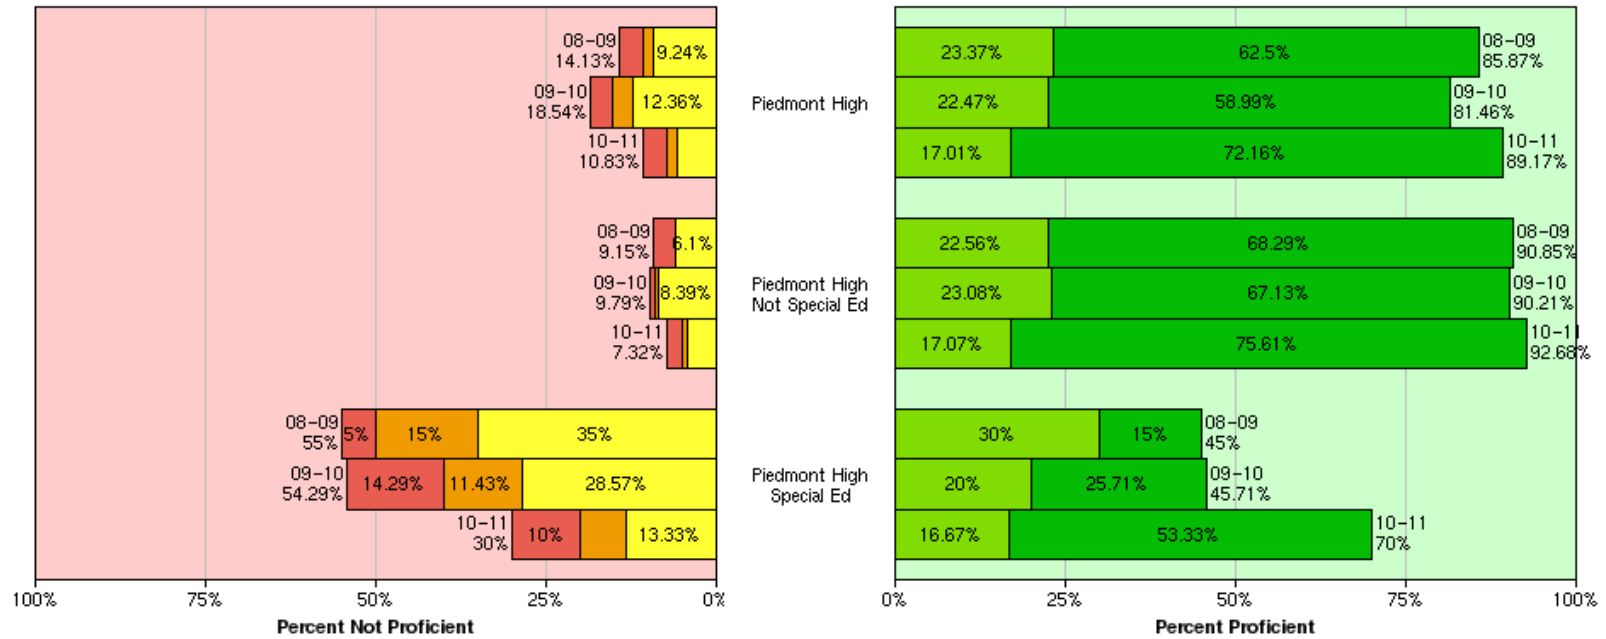

Trend Analysis Graph

PUSD Science: Grade 5 – All Elementary Schools

Trend Analysis Graph

PUSD Science: Grade 5 – Beach Elementary SPED Population

Trend Analysis Graph

PUSD Science: Grade 5 – Havens Elementary – SPED Population

Trend Analysis Graph

PUSD Science: Grade 5 – Wildwood Elementary – SPED Population

Trend Analysis Graph

PUSD Science: Grade 8 - Piedmont Middle School – General Ed & SPED Population

Trend Analysis Graph

PUSD Science: Grade 10 – Piedmont High School – General Ed & SPED Population

Trend Analysis Graph

PUSD Science: Grade 10 - Millennium High School – General Ed & SPED Population

Trend Analysis Graph

PUSD Science: Biology – Piedmont High School – General Ed & SPED

Trend Analysis Graph