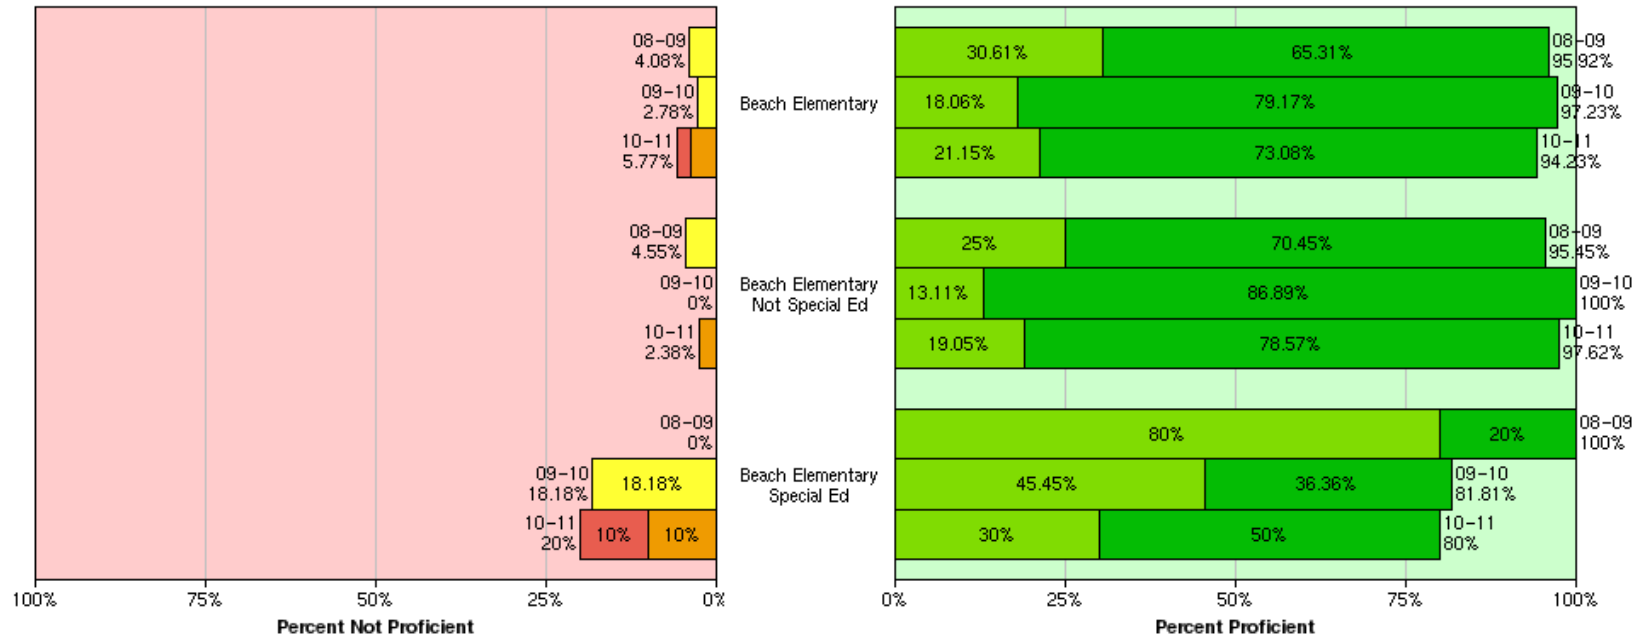

Trend Analysis Graph

PUSD Science: Grade 5 – All Elementary Schools

Trend Analysis Graph

PUSD Science: Grade 5 – Beach Elementary SPED Population

Trend Analysis Graph

PUSD Science: Grade 5 – Havens Elementary – SPED Population

Trend Analysis Graph

PUSD Science: Grade 5 – Wildwood Elementary – SPED Population

Trend Analysis Graph

PUSD Science: Grade 8 - Piedmont Middle School – General Ed & SPED Population

Trend Analysis Graph

PUSD Science: Grade 10 – Piedmont High School – General Ed & SPED Population