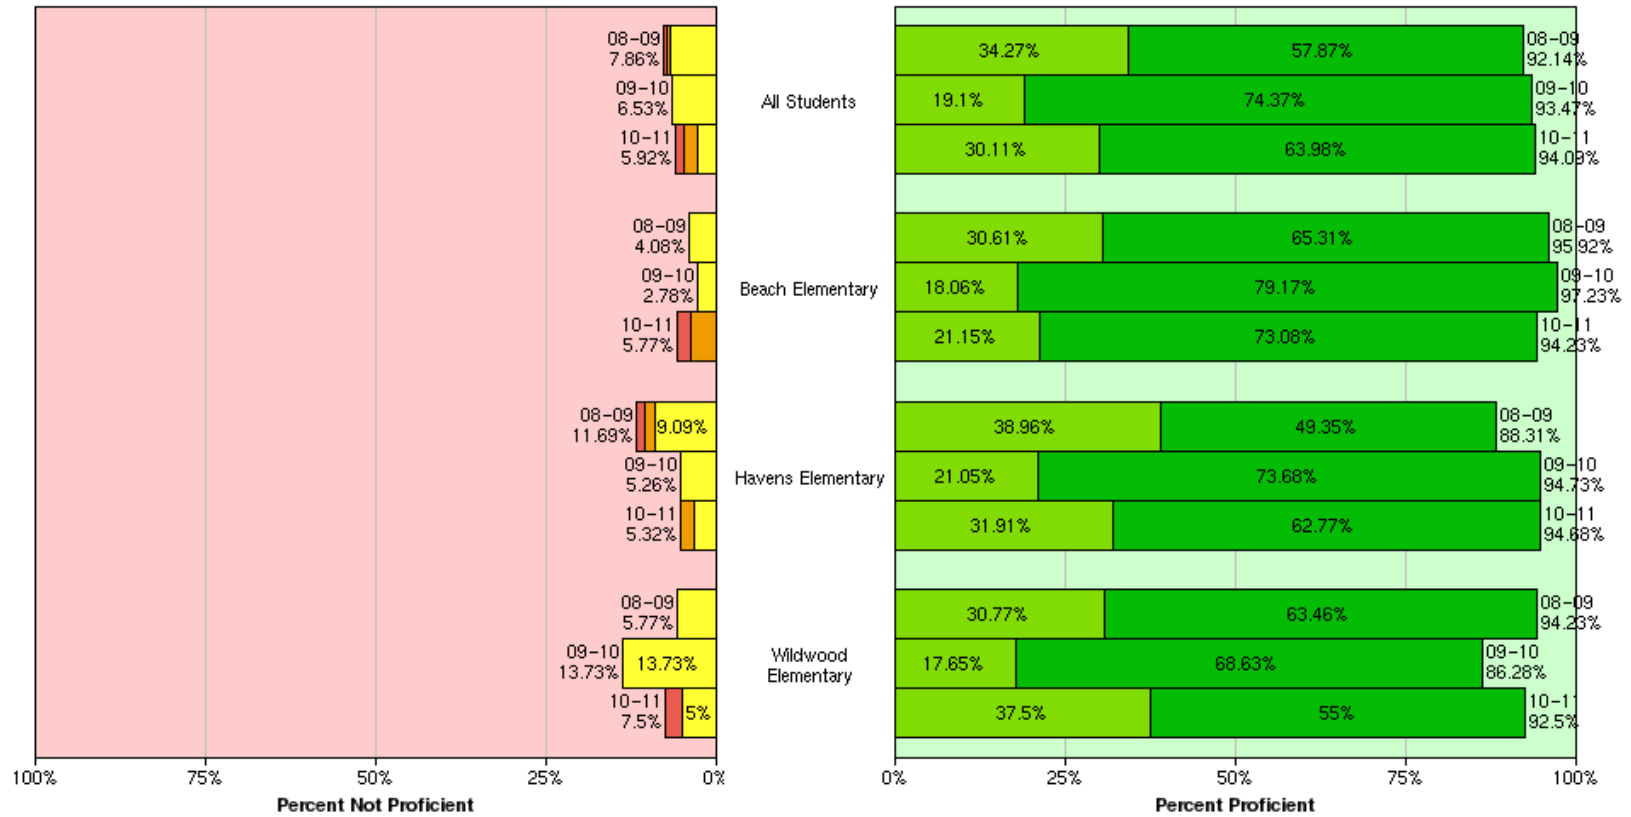

Trend Analysis Graph

PUSD Science: Grade 5 – All Elementary Schools

Trend Analysis Graph

PUSD Science: Grade 5 – Beach Elementary SPED Population

Trend Analysis Graph

PUSD Science: Grade 5 – Havens Elementary – SPED Population

Trend Analysis Graph

PUSD Science: Grade 5 – Wildwood Elementary – SPED Population

Trend Analysis Graph

PUSD Science: Grade 8 - Piedmont Middle School – General Ed & SPED Population

Trend Analysis Graph

PUSD Science: Grade 10 – Piedmont High School – General Ed & SPED Population

Trend Analysis Graph

PUSD Science: Grade 10 - Millennium High School – General Ed & SPED Population

Trend Analysis Graph

PUSD Science: Biology – Piedmont High School – General Ed & SPED

Trend Analysis Graph