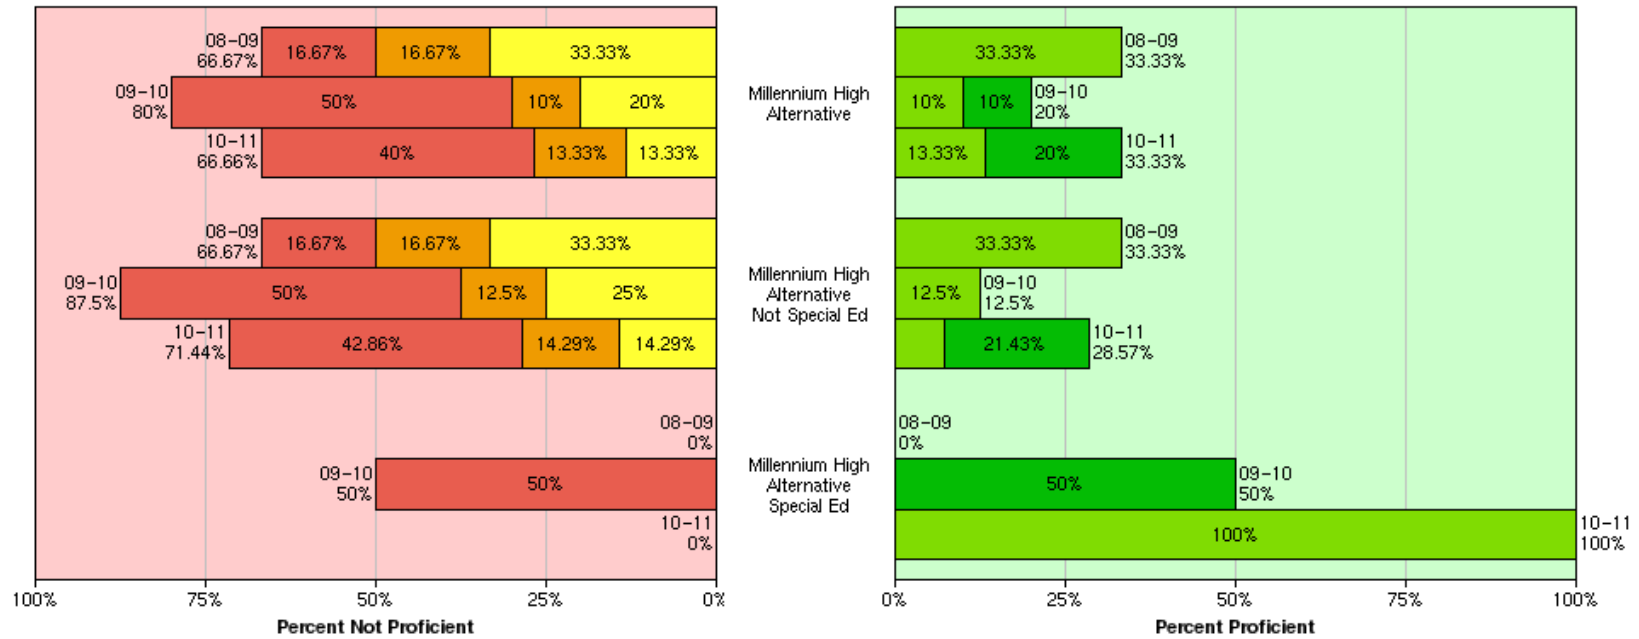

Trend Analysis Graph

PUSD History: Piedmont Middle School (8th Grade) – General Ed & SPED

Trend Analysis Graph

PUSD History: World History (10th Grade) - Piedmont High School – General Ed & SPED

Trend Analysis Graph

PUSD History: World History (10th Grade) - Millennium High School – General Ed & SPED Population

Trend Analysis Graph

PUSD History: United States History (11th Grade) - Piedmont High School – General Ed & SPED

Trend Analysis Graph

PUSD History: United States History (11th Grade) - Millennium High School – General Ed & SPED Population

Trend Analysis Graph