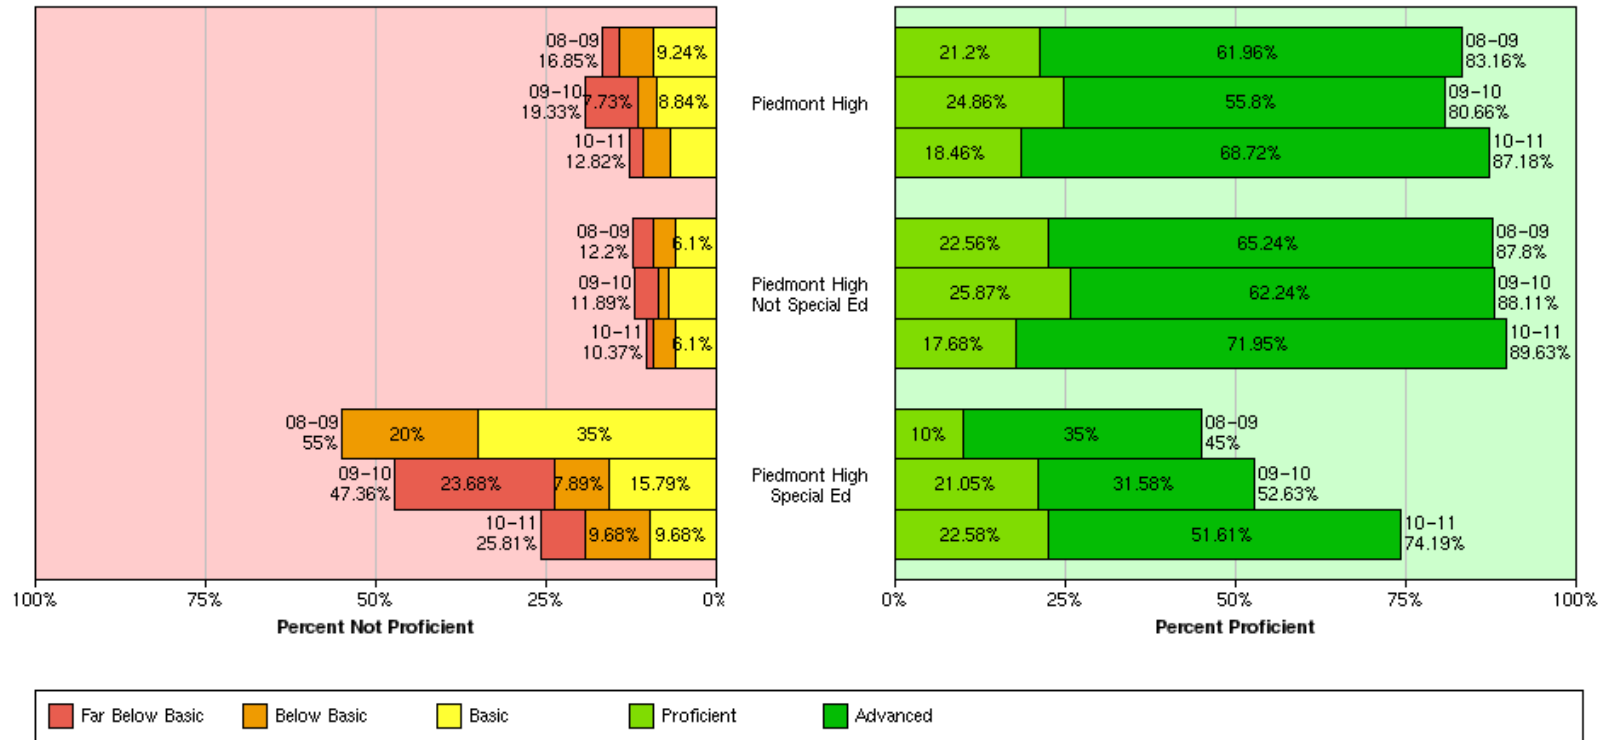

Trend Analysis Graph

PUSD History: Piedmont Middle School (8th Grade) – General Ed & SPED

Trend Analysis Graph

PUSD History: World History (10th Grade) - Piedmont High School – General Ed & SPED

Trend Analysis Graph

PUSD History: World History (10th Grade) - Millennium High School – General Ed & SPED Population

Trend Analysis Graph

PUSD History: United States History (11th Grade) - Piedmont High School – General Ed & SPED

Trend Analysis Graph

PUSD History: United States History (11th Grade) - Millennium High School – General Ed & SPED Population

Trend Analysis Graph