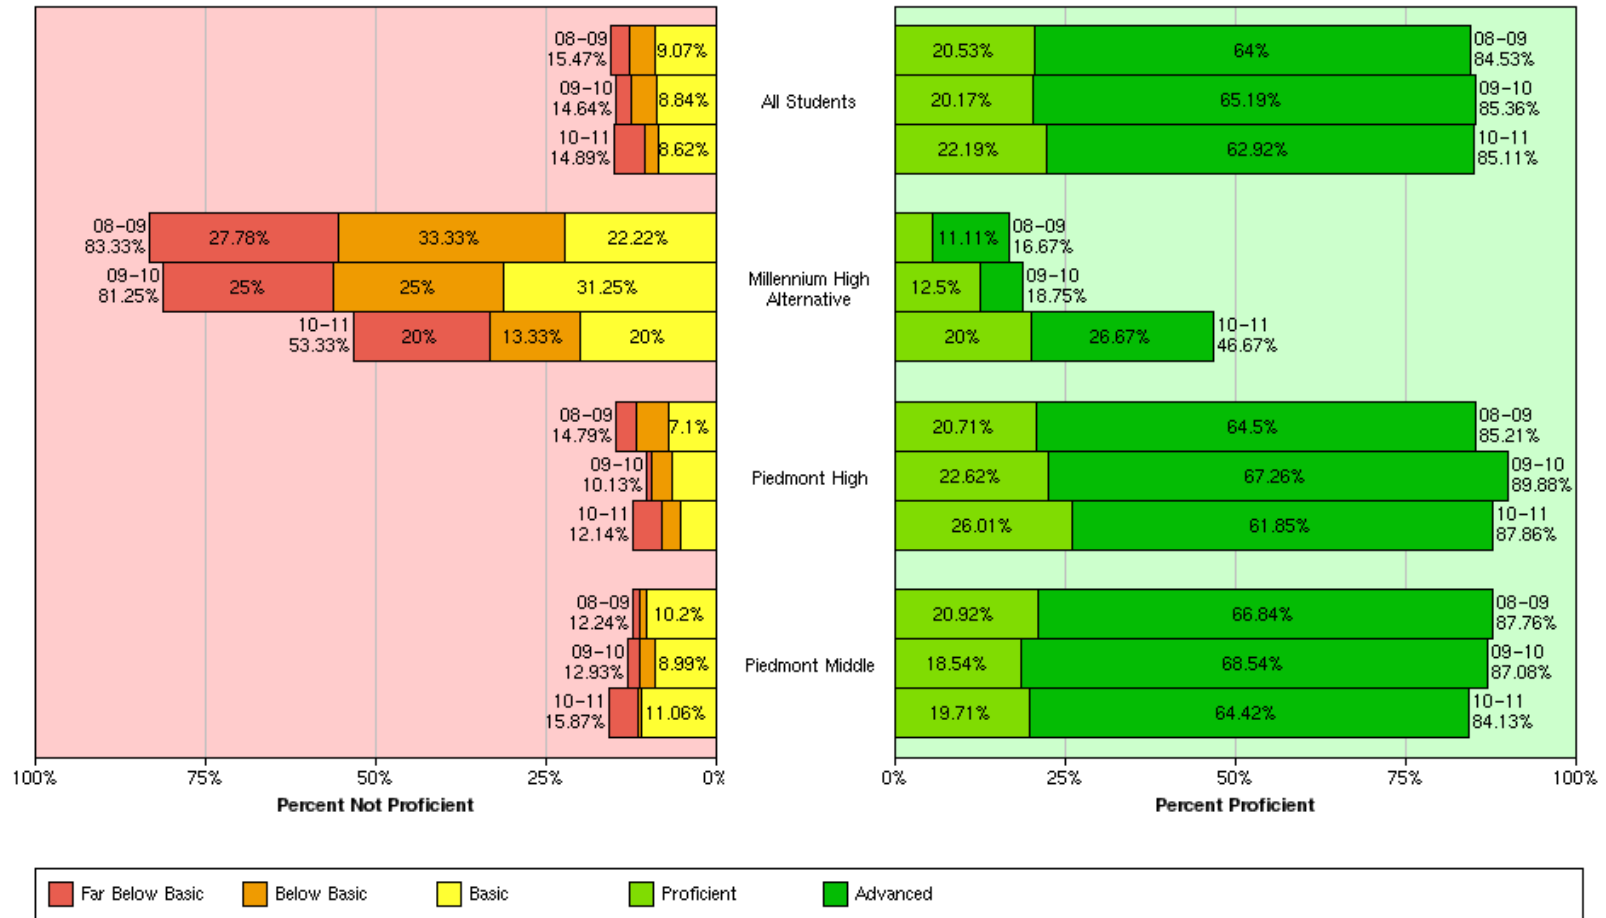

Trend Analysis Graph

PUSD History: Piedmont Middle School (8th Grade) – General Ed & SPED

Trend Analysis Graph

PUSD History: World History (10th Grade) - Piedmont High School – General Ed & SPED

Trend Analysis Graph

PUSD History: World History (10th Grade) - Millennium High School – General Ed & SPED Population

Trend Analysis Graph

PUSD History: United States History (11th Grade) - Piedmont High School – General Ed & SPED

Trend Analysis Graph

PUSD History: United States History (11th Grade) - Millennium High School – General Ed & SPED Population

Trend Analysis Graph