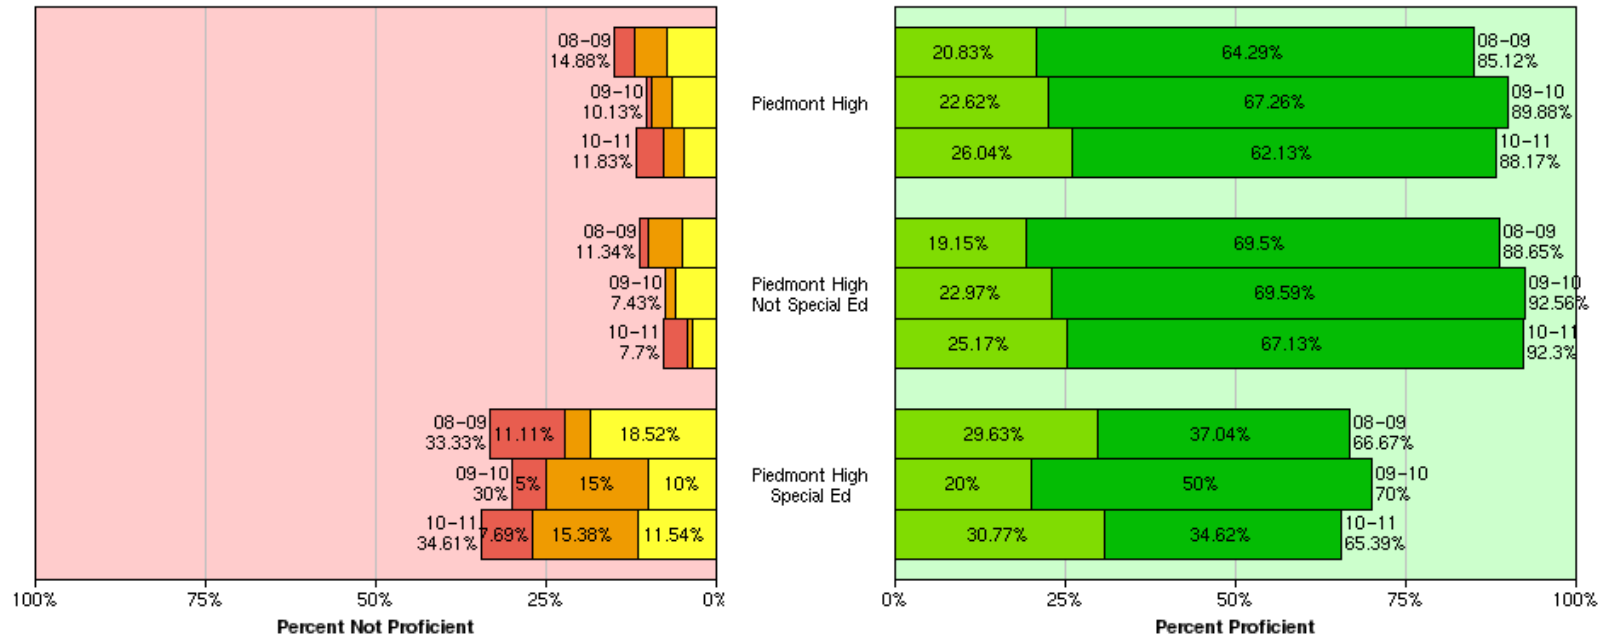

Trend Analysis Graph

PUSD History: Piedmont Middle School (8th Grade) – General Ed & SPED

Trend Analysis Graph

PUSD History: World History (10th Grade) - Piedmont High School – General Ed & SPED

Trend Analysis Graph

PUSD History: World History (10th Grade) - Millennium High School – General Ed & SPED Population

Trend Analysis Graph

PUSD History: United States History (11th Grade) - Piedmont High School – General Ed & SPED

Trend Analysis Graph

PUSD History: United States History (11th Grade) - Millennium High School – General Ed & SPED Population

Trend Analysis Graph