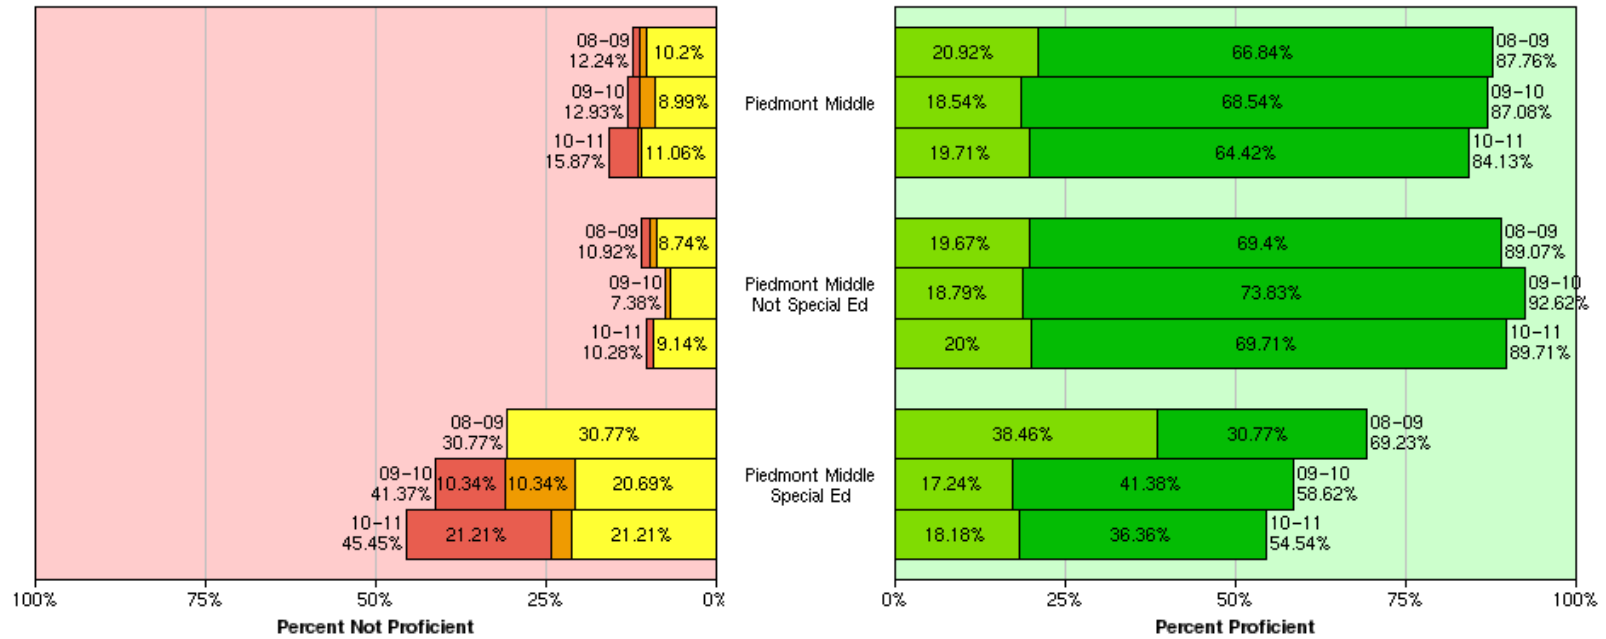

Trend Analysis Graph

PUSD History: Piedmont Middle School (8th Grade) – General Ed & SPED

Trend Analysis Graph

PUSD History: World History (10th Grade) - Piedmont High School – General Ed & SPED

Trend Analysis Graph

PUSD History: World History (10th Grade) - Millennium High School – General Ed & SPED Population

Trend Analysis Graph

PUSD History: United States History (11th Grade) - Piedmont High School – General Ed & SPED

Trend Analysis Graph

PUSD History: United States History (11th Grade) - Millennium High School – General Ed & SPED Population

Trend Analysis Graph