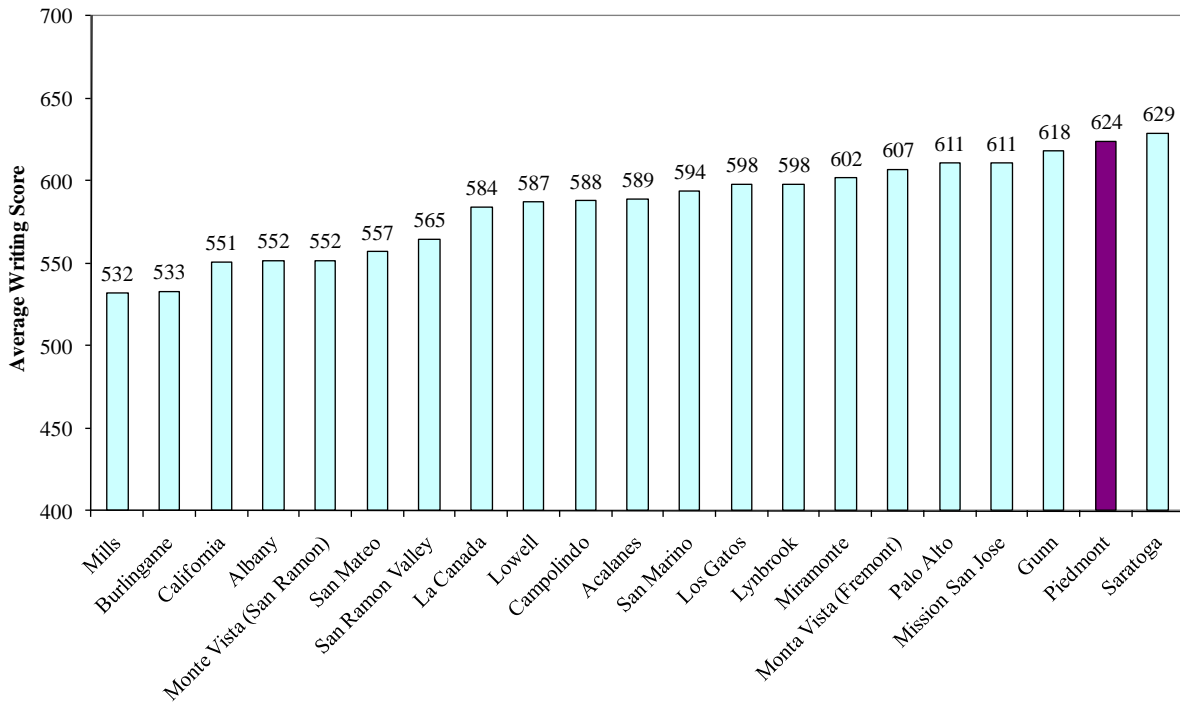

SAT Ch7

**Students with Total SAT I Score (Verbal, Math, plus Writing)
Greater than 1,500 Points as a Percentage of Number of Students
Tested, 2008-09**

SAT Ch 8

SAT I, Average Writing Score, 2006-07

SAT Ch 9

SAT I, Average Writing Score, 2007-08

SAT Ch 10

SAT I, Average Writing Score, 2008-09

SAT I, Average Verbal Score, 2006-07

SAT I, Average Verbal (Critical Reading) Score, 2007-08

SAT Ch 13

SAT I, Average Verbal (Critical Reading) Score, 2008-09