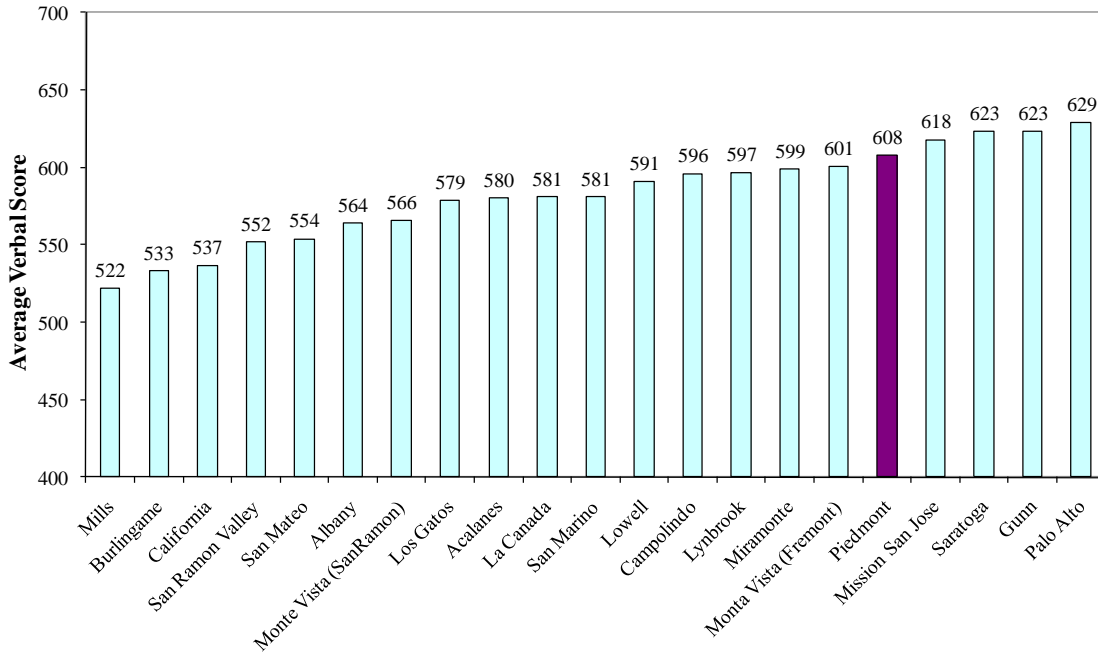

SAT I, Average Writing Score, 2007-08

SAT Ch 10

SAT I, Average Writing Score, 2008-09

SAT I, Average Verbal Score, 2006-07

SAT I, Average Verbal (Critical Reading) Score, 2007-08

SAT Ch 13

SAT I, Average Verbal (Critical Reading) Score, 2008-09

SAT CH 14

SAT I, Average Math Score, 2006-07