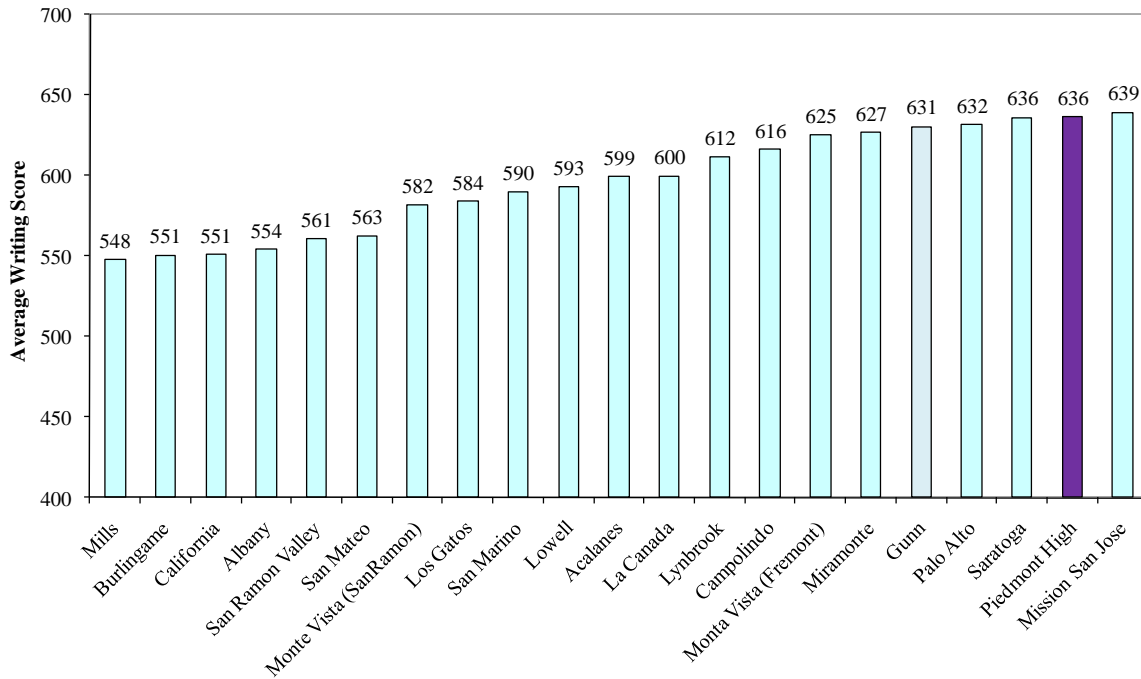

SAT Ch7

**Students with Total SAT I Score (Verbal, Math, plus Writing)
Greater than 1,500 Points as a Percentage of Number of Students
Tested, 2008-09**

SAT Ch 8

SAT I, Average Writing Score, 2006-07

SAT Ch 9

SAT I, Average Writing Score, 2007-08

SAT Ch 10

SAT I, Average Writing Score, 2008-09

SAT I, Average Verbal Score, 2006-07

SAT I, Average Verbal (Critical Reading) Score, 2007-08

SAT Ch 13

SAT I, Average Verbal (Critical Reading) Score, 2008-09