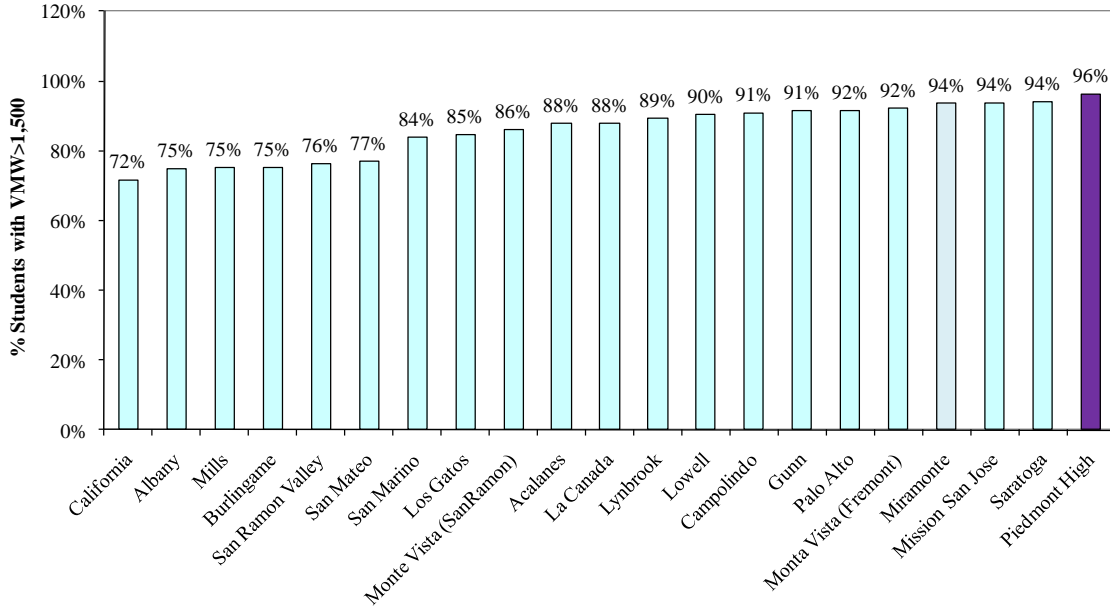

SAT Ch7

**Students with Total SAT I Score (Verbal, Math, plus Writing)
Greater than 1,500 Points as a Percentage of Number of Students
Tested, 2008-09**

SAT Ch 8

SAT I, Average Writing Score, 2006-07

SAT Ch 9

SAT I, Average Writing Score, 2007-08

SAT Ch 10

SAT I, Average Writing Score, 2008-09

SAT I, Average Verbal Score, 2006-07

SAT I, Average Verbal (Critical Reading) Score, 2007-08

SAT Ch 13

SAT I, Average Verbal (Critical Reading) Score, 2008-09