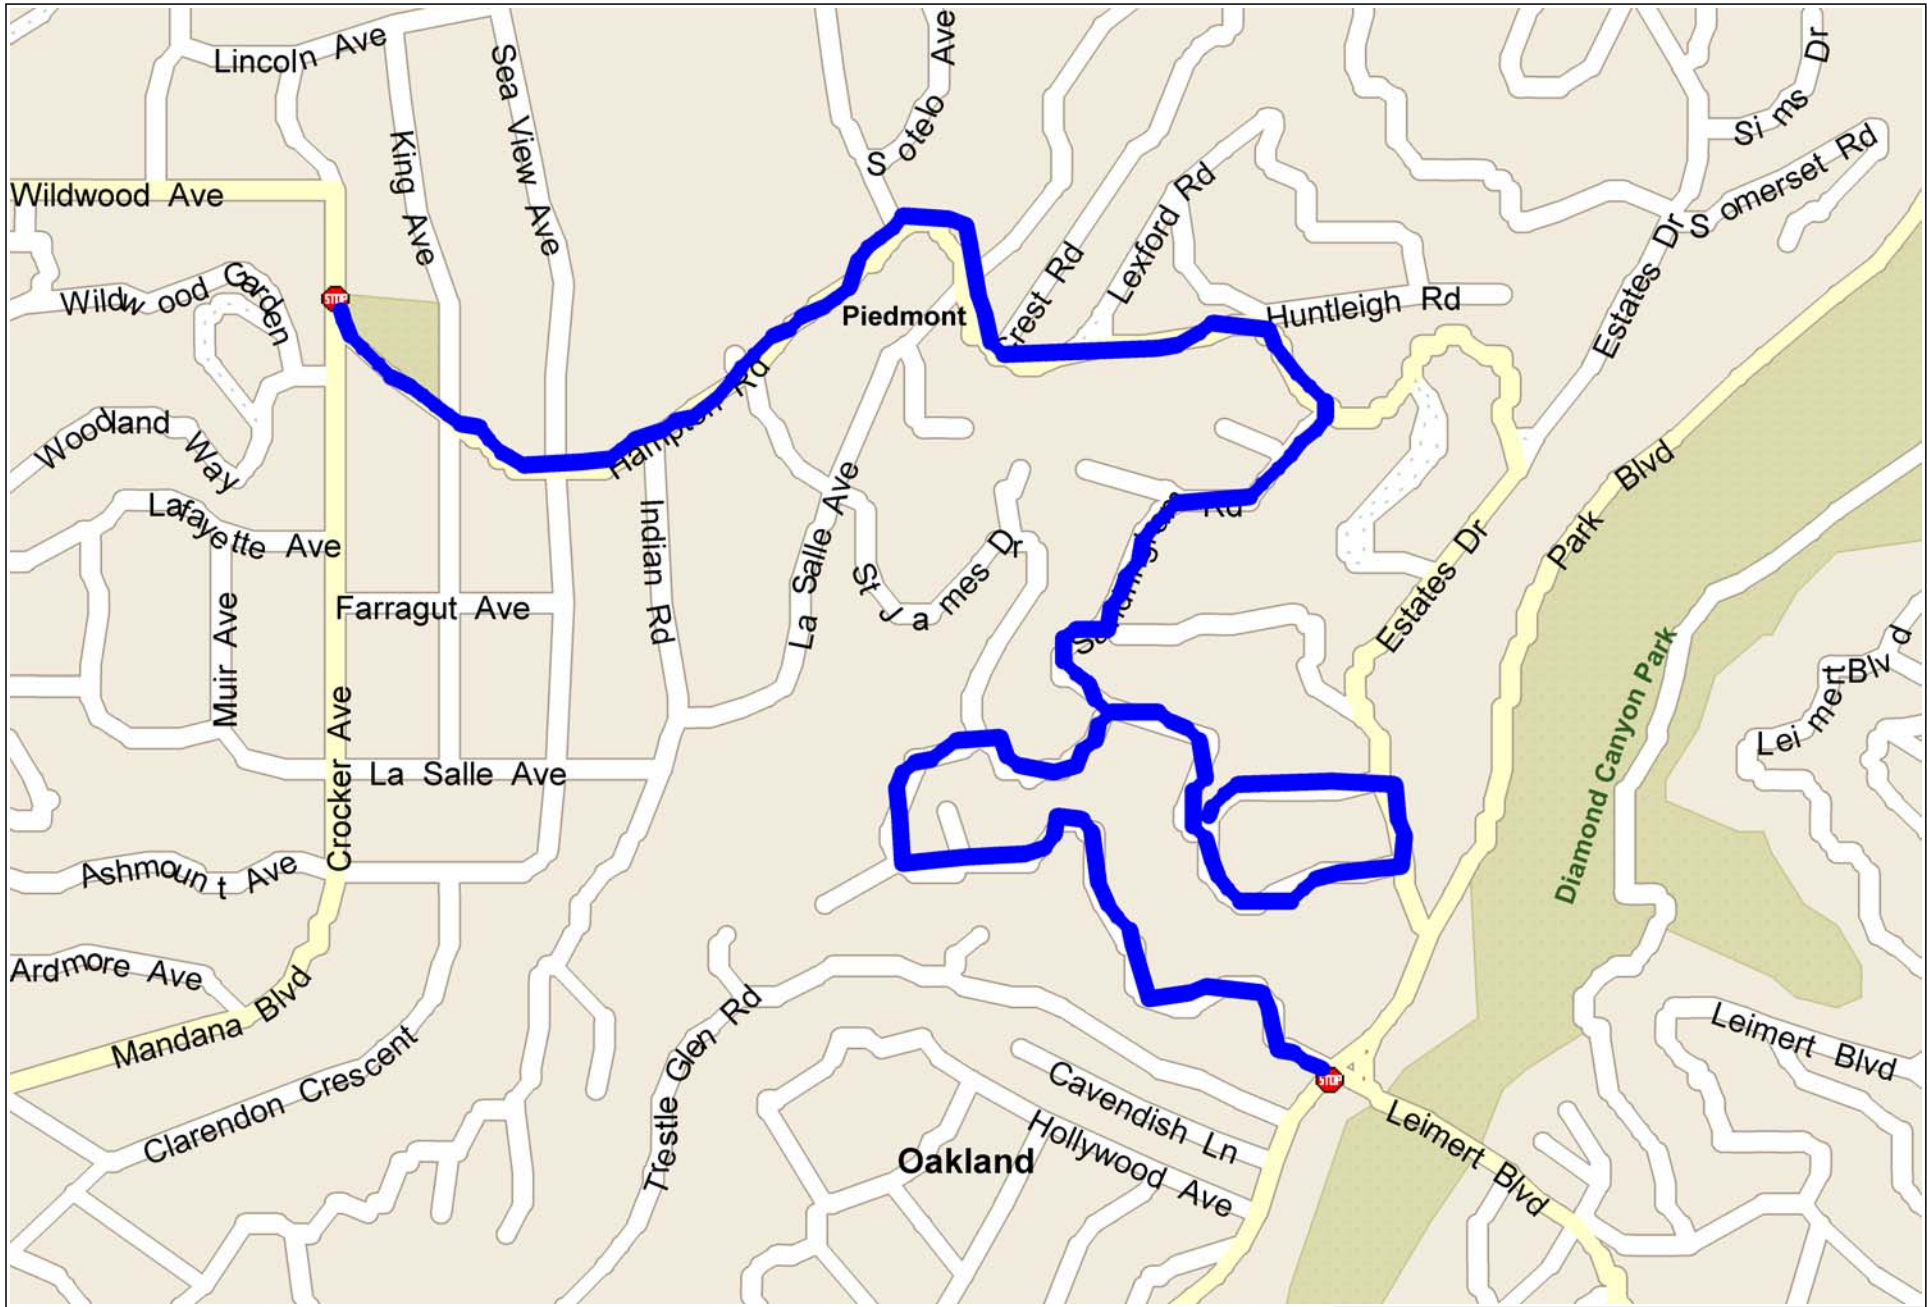

Havens Jr. Blue Route AM

0 yds 200 400 600

Copyright © and (P) 1988–2007 Microsoft Corporation and/or its suppliers. All rights reserved. <http://www.microsoft.com/streets/>
Certain mapping and direction data © 2007 NAVTEQ. All rights reserved. The Data for areas of Canada includes information taken with permission from Canadian authorities, including: © Her Majesty the Queen in Right of Canada, © Queen's Printer for Ontario. NAVTEQ and NAVTEQ ON BOARD are trademarks of NAVTEQ. © 2007 Tele Atlas North America, Inc. All rights reserved. Tele Atlas and Tele Atlas North America are trademarks of Tele Atlas, Inc.