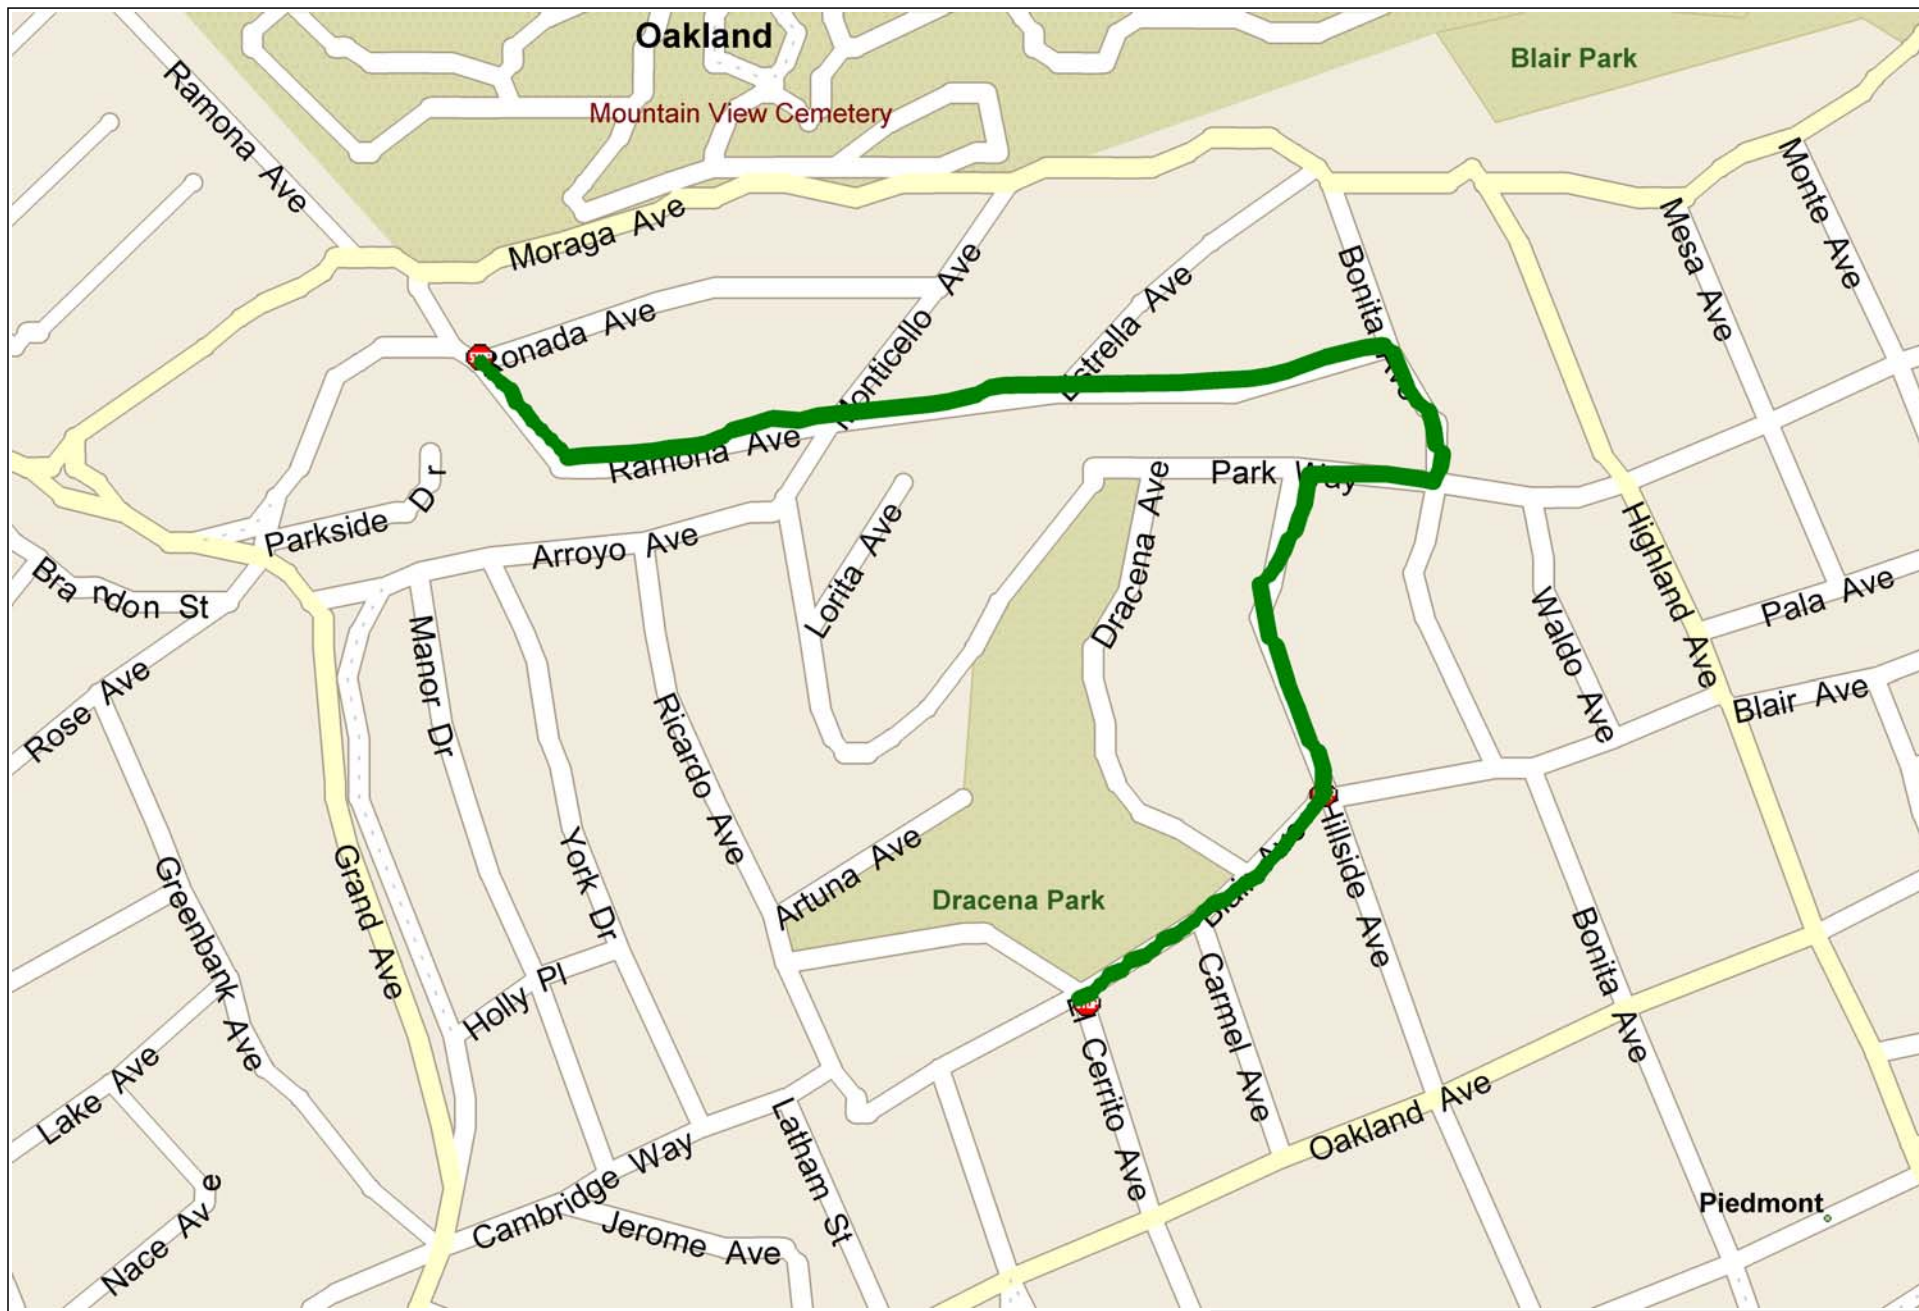

Havens Jr. Green Route AM

0 yds 100 200 300 400 500