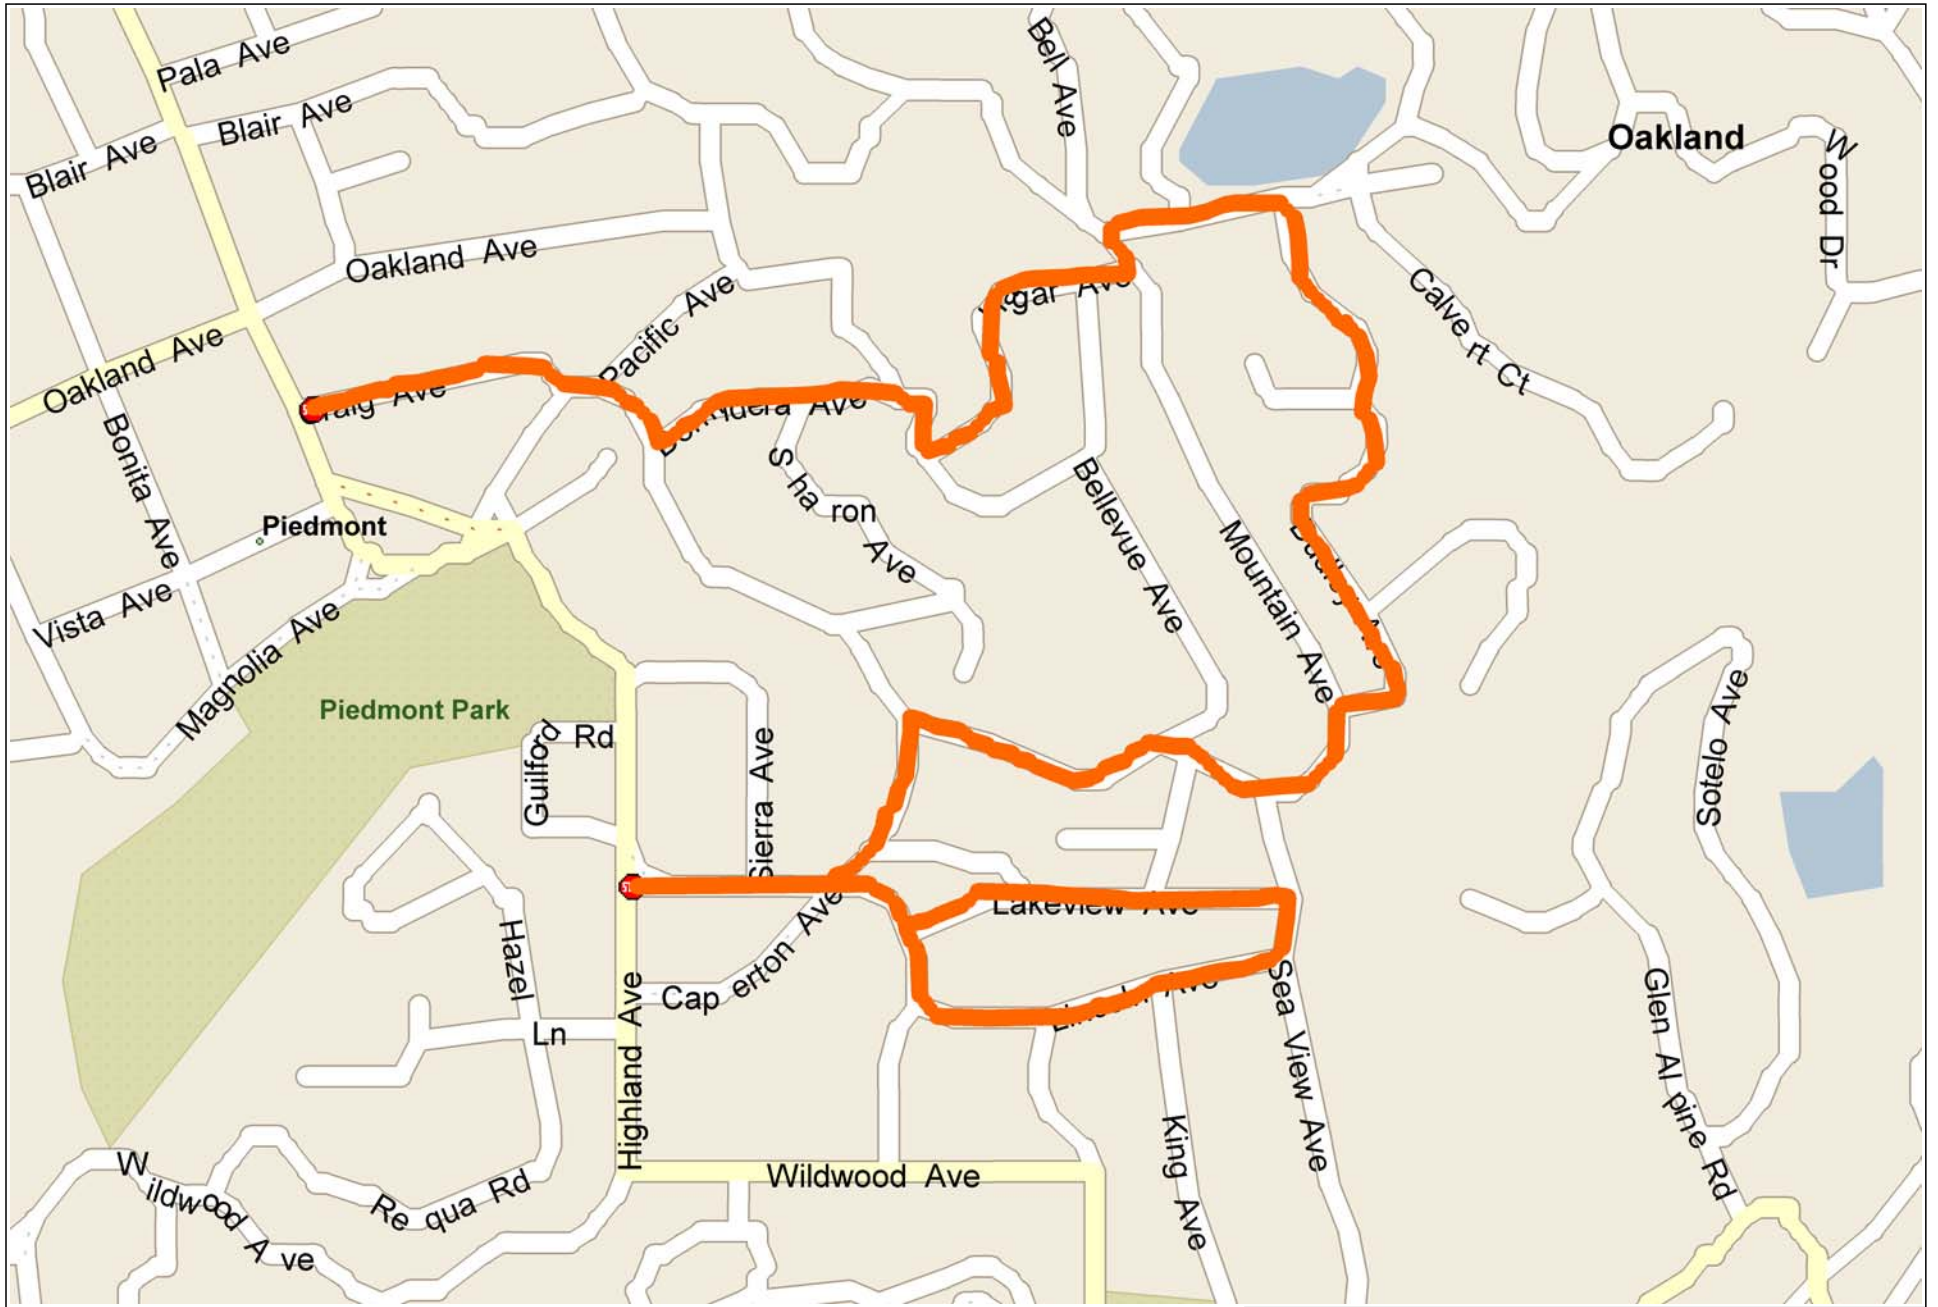

Havens Jr. Orange Route AM

Copyright © and (P) 1988–2007 Microsoft Corporation and/or its suppliers. All rights reserved. <http://www.microsoft.com/streets/>
Certain mapping and direction data © 2007 NAVTEQ. All rights reserved. The Data for areas of Canada includes information taken with permission from Canadian authorities, including: © Her Majesty the Queen in Right of Canada, © Queen's Printer for Ontario. NAVTEQ and NAVTEQ ON BOARD are trademarks of NAVTEQ. © 2007 Tele Atlas North America, Inc. All rights reserved. Tele Atlas and Tele Atlas North America are trademarks of Tele Atlas, Inc.