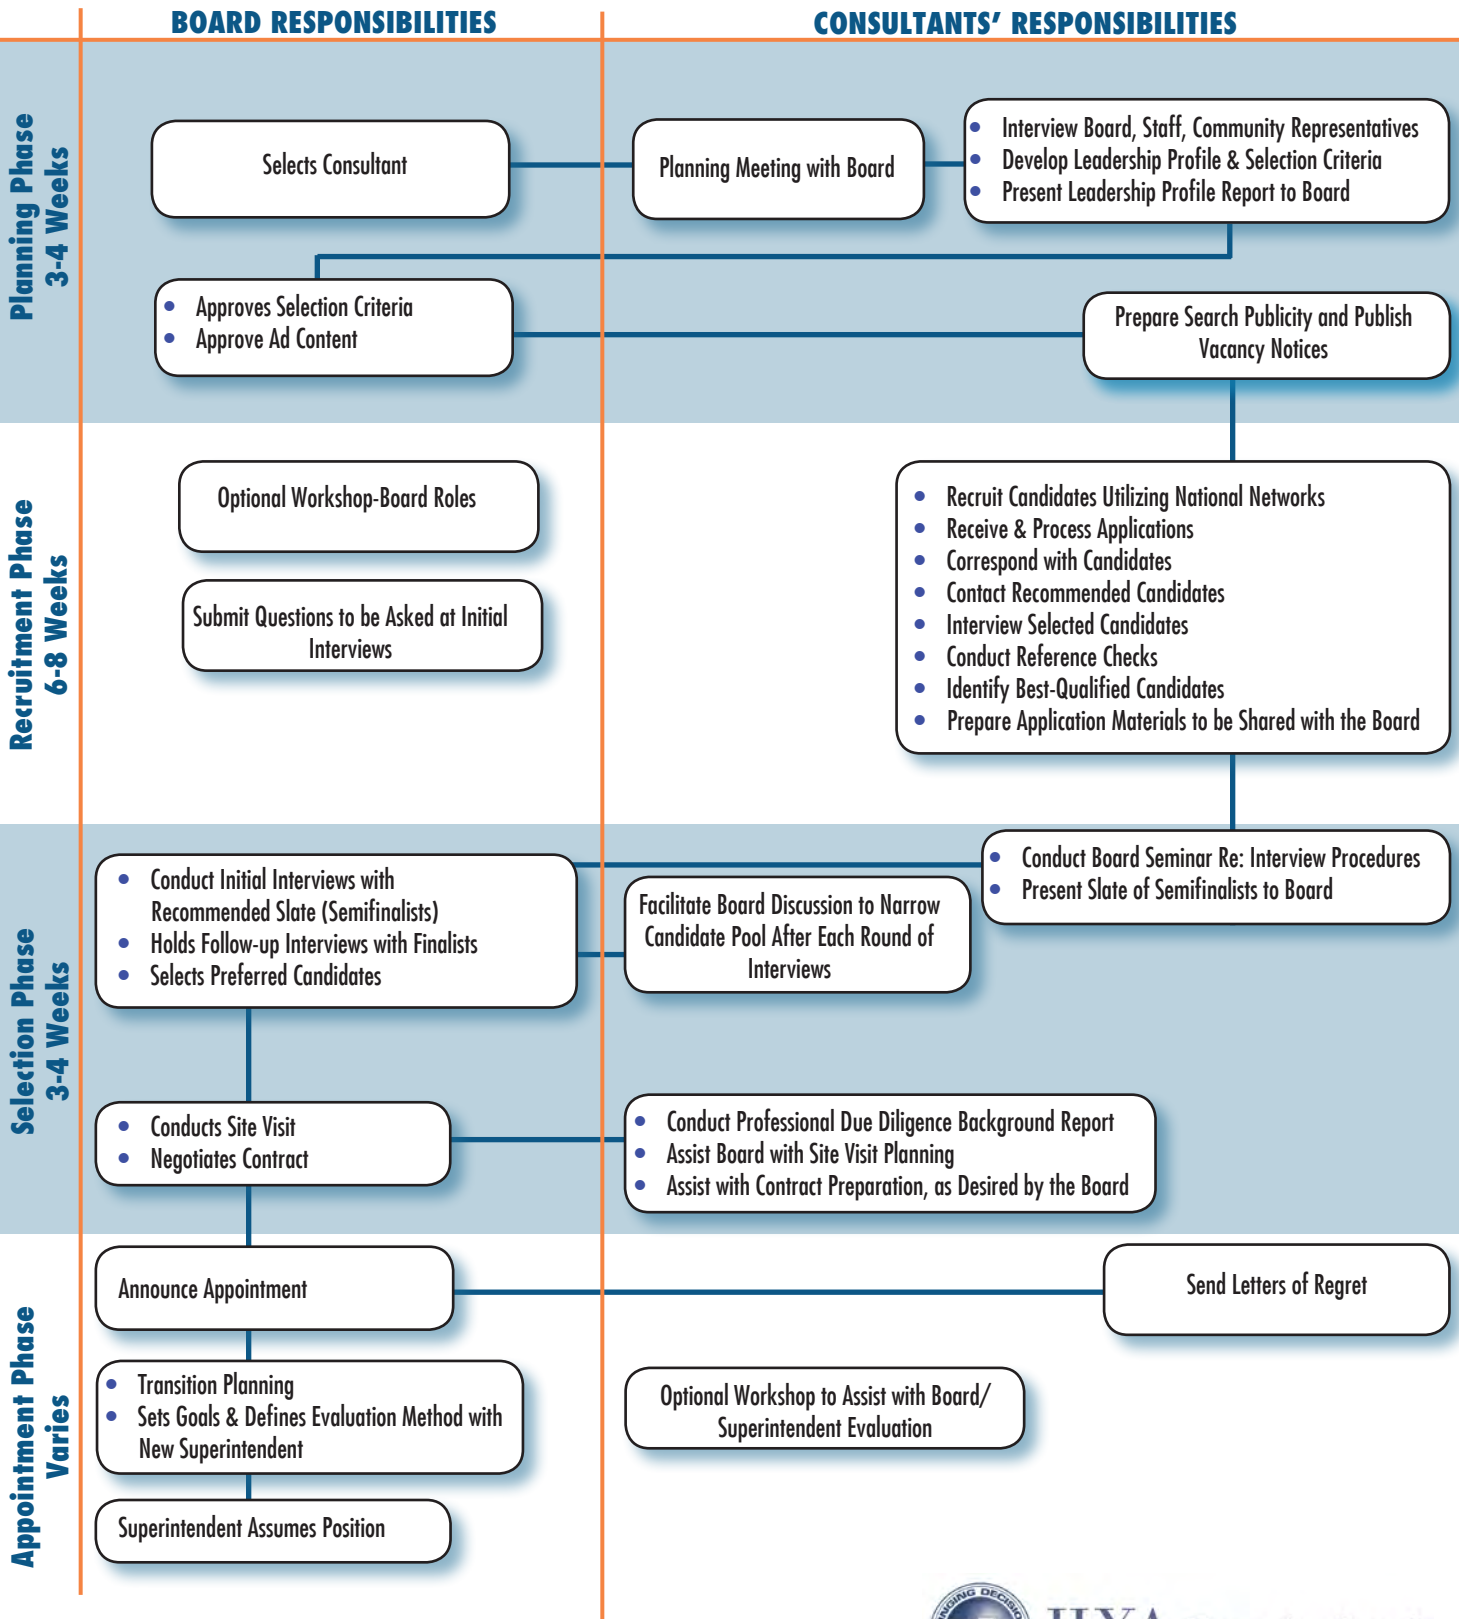

Superintendent Search Flow Chart

HYA Executive Search
Hazard, Young, Attea & Associates

847.318.0072 | www.ecragroup.com | hya@ecragroup.com

© 2012, HYA Executive Search Division, ECRA Group, Inc.